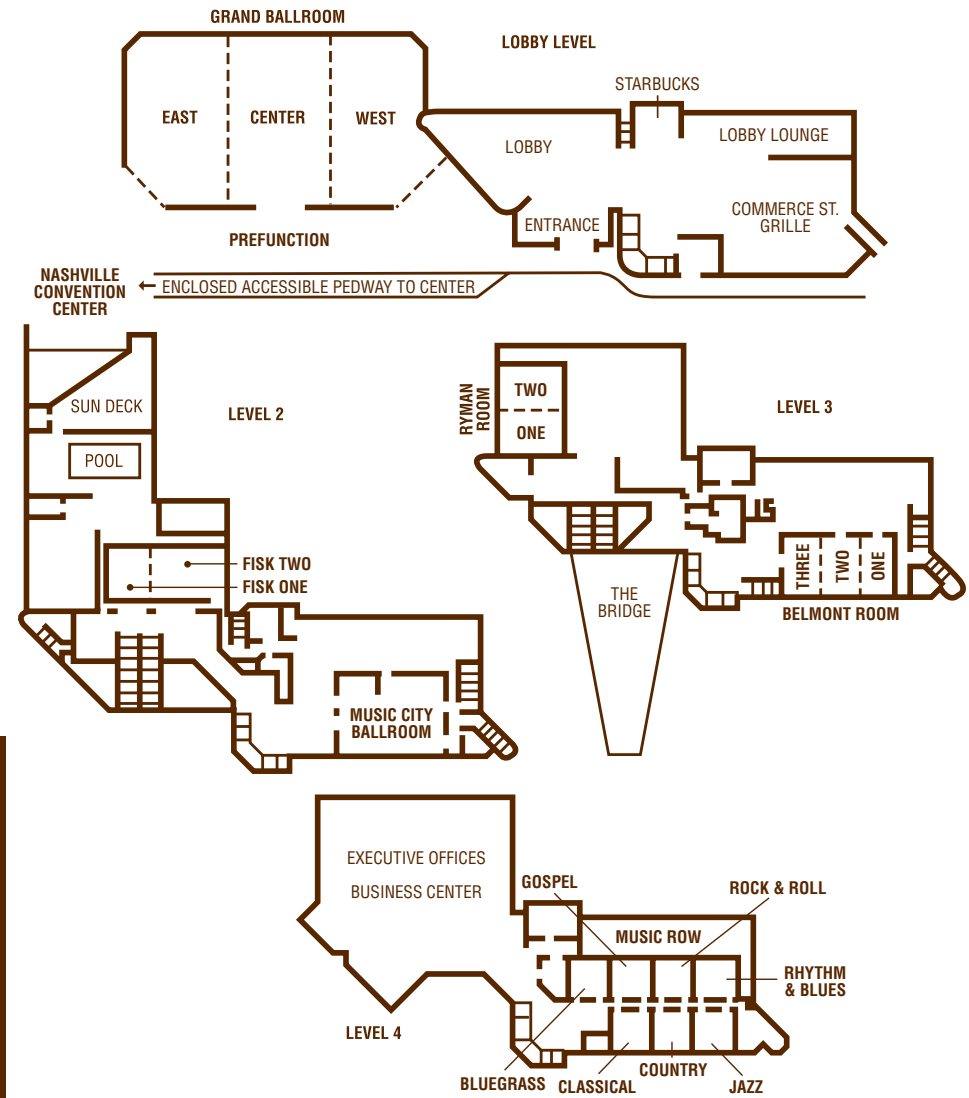

STRIKE A CHORD IN STYLE.

With the Renaissance® Nashville Hotel at the center of all the action, your next Music City gathering won't give you any reason to sing the blues. Conveniently positioned in the heart of the business district, with easy access to Bridgestone Arena and LP Field, and a direct connection to the Nashville Convention Center, organizing events is a breeze. Plus, with an additional 31,000 square feet of renovated meeting space on-site and 673 guest rooms and suites featuring Plug-In Technology, it's the ideal place to host a variety of events, from corporate gatherings to social soirees. Put your guests near Nashville's finest attractions, and discover new standards of Southern style in the music capital of the world.

WE ARE HERE

Perfectly positioned in the heart of the business district downtown • Conveniently connected to the Nashville Convention Center with easy access to many area attractions

THE DETAILS

25 floors • 673 rooms and suites • 2 Club Levels

THE PLACE TO MEET

18 meeting rooms • 31,000 square feet of total meeting space • Largest meeting room is Grand Ballroom with maximum meeting space of 18,000 square feet and maximum seating capacity of 2,100 • Maximum of 18 breakout meeting rooms • Additional 170,000 square feet of meeting space available at the attached Nashville Convention Center