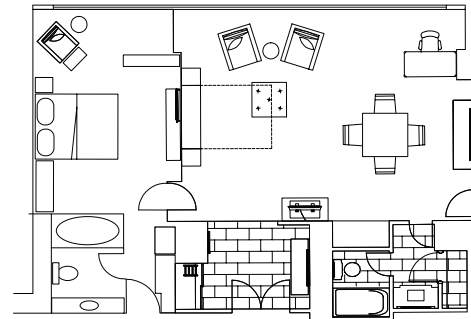

200 sq. ft. parlor with pull out sofa | Separate bedroom with king-size bed | 37" HDTV in living area and bedroom | Wet side-bar and refrigerator | High-speed Internet access | Ultra-compatible Plug-in Panel to connect MP3, digital camera, and gaming system | Laptop safe | Spectacular city views | 2 additional connecting bedrooms available

EXECUTIVE SUITE (8 Available/Floors 35-38)

300 sq. ft. parlor perfect for small meetings and gatherings | Parlor with large conference/dining table and comfortable seating area | Reception capacity for 10 | Separate bedroom with king-size bed | 37" HDTV in living area and bedroom | Compact refrigerator | High-speed Internet access | Ultra-compatible Plug-in Panel to connect MP3, digital camera, and gaming system | Laptop safe | Full city views | 2 additional connecting bedrooms available

LUXURY SUITE (5 Available/Floors 37 & 38)

425 sq. ft. parlor with Murphy bed | Reception capacity for 30 | Comfortable lounge area | Full bathroom | 37" HDTV in living area and bedroom | Wet side-bar and refrigerator | High-speed Internet access | Ultra-compatible Plug-in Panel to connect MP3, digital camera, and gaming system | 1 connecting bedroom | Laptop safe | Breathtaking cityscape views | 1 additional connecting bedroom available

VICE PRESIDENTIAL SUITE (2 Available/Floors 37 & 38)

900 sq. ft. parlor with large conference table and comfortable lounge area | Reception capacity for 75 | Full bathroom in parlor area | 37" HDTV in living area and bedroom | Wet side-bar and refrigerator | High-speed Internet access | Ultra-compatible Plug-in Panel to connect MP3, digital camera, and gaming system | 1 connecting bedroom | Master bath with sunken tub and separate vanity area | Laptop safe | Views overlooking the Charles River or Beacon Hill | 2 additional connecting bedrooms available