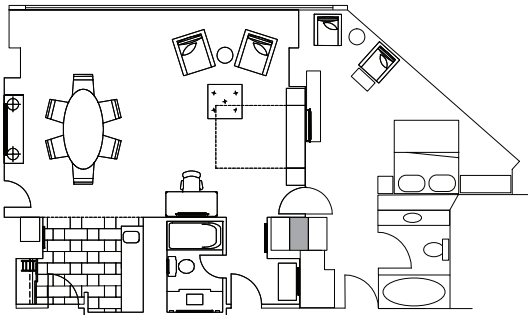

200 sq. ft. parlor with pull out sofa | Separate bedroom with king-size bed | 37" HDTV in living area and bedroom | Wet side-bar and refrigerator | High-speed Internet access | Ultra-compatible Plug-in Panel to connect MP3, digital camera, and gaming system | Laptop safe | Spectacular city views | 2 additional connecting bedrooms available

EXECUTIVE SUITE (8 Available/Floors 35-38)

300 sq. ft. parlor perfect for small meetings and gatherings | Parlor with large conference/dining table and comfortable seating area | Reception capacity for 10 | Separate bedroom with king-size bed | 37" HDTV in living area and bedroom | Compact refrigerator | High-speed Internet access | Ultra-compatible Plug-in Panel to connect MP3, digital camera, and gaming system | Laptop safe | Full city views | 2 additional connecting bedrooms available

LUXURY SUITE (5 Available/Floors 37 & 38)

425 sq. ft. parlor with Murphy bed | Reception capacity for 30 | Comfortable lounge area | Full bathroom | 37" HDTV in living area and bedroom | Wet side-bar and refrigerator | High-speed Internet access | Ultra-compatible Plug-in Panel to connect MP3, digital camera, and gaming system | 1 connecting bedroom | Laptop safe | Breathtaking cityscape views | 1 additional connecting bedroom available

VICE PRESIDENTIAL SUITE (2 Available/Floors 37 & 38)

900 sq. ft. parlor with large conference table and comfortable lounge area | Reception capacity for 75 | Full bathroom in parlor area | 37" HDTV in living area and bedroom | Wet side-bar and refrigerator | High-speed Internet access | Ultra-compatible Plug-in Panel to connect MP3, digital camera, and gaming system | 1 connecting bedroom | Master bath with sunken tub and separate vanity area | Laptop safe | Views overlooking the Charles River or Beacon Hill | 2 additional connecting bedrooms available