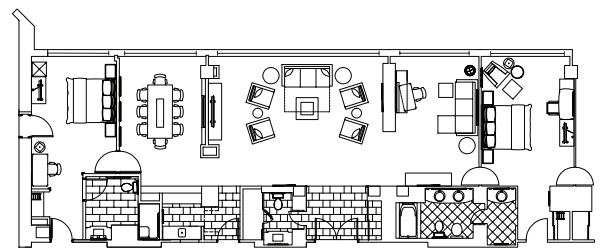

EXECUTIVE SUITE (8 Available/Floors 35-38)

300 sq. ft. parlor perfect for small meetings and gatherings | Parlor with large conference/dining table and comfortable seating area | Reception capacity for 10 | Separate bedroom with king-size bed | 37" HDTV in living area and bedroom | Compact refrigerator | High-speed Internet access | Ultra-compatible Plug-in Panel to connect MP3, digital camera, and gaming system | Laptop safe | Full city views | 2 additional connecting bedrooms available

HOSPITALITY SUITE (21 Available/Floors 33-37)

425 sq. ft. parlor with Murphy bed | Reception capacity for 25 | Full bathroom | 37" HDTV in living area | Wet side-bar and refrigerator | High-speed Internet access | Ultra-compatible Plug-in Panel to connect MP3, digital camera, and gaming system | 1 connecting bedroom | Laptop safe | Sparkling skyline views | 1 additional connecting bedroom available

LUXURY SUITE (5 Available/Floors 37 & 38)

425 sq. ft. parlor with Murphy bed | Reception capacity for 30 | Comfortable lounge area | Full bathroom | 37" HDTV in living area and bedroom | Wet side-bar and refrigerator | High-speed Internet access | Ultra-compatible Plug-in Panel to connect MP3, digital camera, and gaming system | 1 connecting bedroom | Laptop safe | Breathtaking cityscape views | 1 additional connecting bedroom available

VICE PRESIDENTIAL SUITE (2 Available/Floors 37 & 38)

900 sq. ft. parlor with large conference table and comfortable lounge area | Reception capacity for 75 | Full bathroom in parlor area | 37" HDTV in living area and bedroom | Wet side-bar and refrigerator | High-speed Internet access | Ultra-compatible Plug-in Panel to connect MP3, digital camera, and gaming system | 1 connecting bedroom | Master bath with sunken tub and separate vanity area | Laptop safe | Views overlooking the Charles River or Beacon Hill | 2 additional connecting bedrooms available