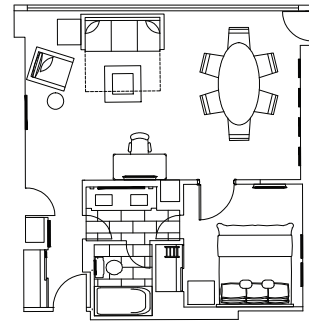

**SUITE SURROUNDINGS
AND BREATHTAKING VIEWS.**

Marriott
BOSTON COPLEY PLACE

BOSTON MARRIOTT COPLEY PLACE

110 Huntington Avenue
Boston, Massachusetts 02116
Phone 617.236.5800
CopleyMarriott.com

KING SUITE (10 Available/Floors 32 & 35)

200 sq. ft. parlor with pull out sofa | Separate bedroom with king-size bed | 37" HDTV in living area and bedroom | Wet side-bar and refrigerator | High-speed Internet access | Ultra-compatible Plug-in Panel to connect MP3, digital camera, and gaming system | Laptop safe | Spectacular city views | 2 additional connecting bedrooms available

EXECUTIVE SUITE (8 Available/Floors 35-38)

300 sq. ft. parlor perfect for small meetings and gatherings | Parlor with large conference/dining table and comfortable seating area | Reception capacity for 10 | Separate bedroom with king-size bed | 37" HDTV in living area and bedroom | Compact refrigerator | High-speed Internet access | Ultra-compatible Plug-in Panel to connect MP3, digital camera, and gaming system | Laptop safe | Full city views | 2 additional connecting bedrooms available

VICE PRESIDENTIAL SUITE (2 Available/Floors 37 & 38)

900 sq. ft. parlor with large conference table and comfortable lounge area | Reception capacity for 75 | Full bathroom in parlor area | 37" HDTV in living area and bedroom | Wet side-bar and refrigerator | High-speed Internet access | Ultra-compatible Plug-in Panel to connect MP3, digital camera, and gaming system | 1 connecting bedroom | Master bath with sunken tub and separate vanity area | Laptop safe | Views overlooking the Charles River or Beacon Hill | 2 additional connecting bedrooms available