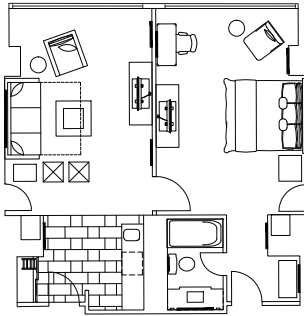

BOSTON MARRIOTT COPLEY PLACE

110 Huntington Avenue
Boston, Massachusetts 02116
Phone 617.236.5800
CopleyMarriott.com

KING SUITE (10 Available/Floors 32 & 35)

200 sq. ft. parlor with pull out sofa | Separate bedroom with king-size bed | 37" HDTV in living area and bedroom | Wet side-bar and refrigerator | High-speed Internet access | Ultra-compatible Plug-in Panel to connect MP3, digital camera, and gaming system | Laptop safe | Spectacular city views | 2 additional connecting bedrooms available