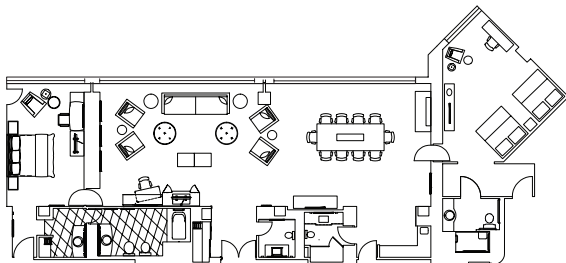

200 sq. ft. parlor with pull out sofa | Separate bedroom with king-size bed | 37" HDTV in living area and bedroom | Wet side-bar and refrigerator | High-speed Internet access | Ultra-compatible Plug-in Panel to connect MP3, digital camera, and gaming system | Laptop safe | Spectacular city views | 2 additional connecting bedrooms available

EXECUTIVE SUITE (8 Available/Floors 35-38)

300 sq. ft. parlor perfect for small meetings and gatherings | Parlor with large conference/dining table and comfortable seating area | Reception capacity for 10 | Separate bedroom with king-size bed | 37" HDTV in living area and bedroom | Compact refrigerator | High-speed Internet access | Ultra-compatible Plug-in Panel to connect MP3, digital camera, and gaming system | Laptop safe | Full city views | 2 additional connecting bedrooms available

HOSPITALITY SUITE (21 Available/Floors 33-37)

425 sq. ft. parlor with Murphy bed | Reception capacity for 25 | Full bathroom | 37" HDTV in living area | Wet side-bar and refrigerator | High-speed Internet access | Ultra-compatible Plug-in Panel to connect MP3, digital camera, and gaming system | 1 connecting bedroom | Laptop safe | Sparkling skyline views | 1 additional connecting bedroom available

LUXURY SUITE (5 Available/Floors 37 & 38)

425 sq. ft. parlor with Murphy bed | Reception capacity for 30 | Comfortable lounge area | Full bathroom | 37" HDTV in living area and bedroom | Wet side-bar and refrigerator | High-speed Internet access | Ultra-compatible Plug-in Panel to connect MP3, digital camera, and gaming system | 1 connecting bedroom | Laptop safe | Breathtaking cityscape views | 1 additional connecting bedroom available