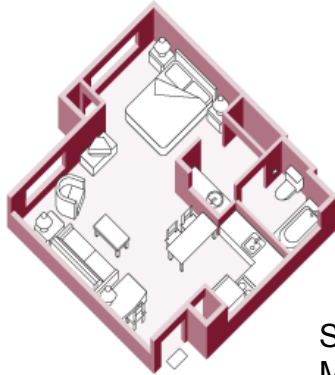

Boston Franklin

Suites Layouts

Studio Suites
Maximum 3 guests

One-Bedroom Suites
Maximum 3 guests

Two-Bedroom Suites
Maximum 5 guests

4 Forge Parkway, Franklin MA 02038 • Phone 508-541-8188