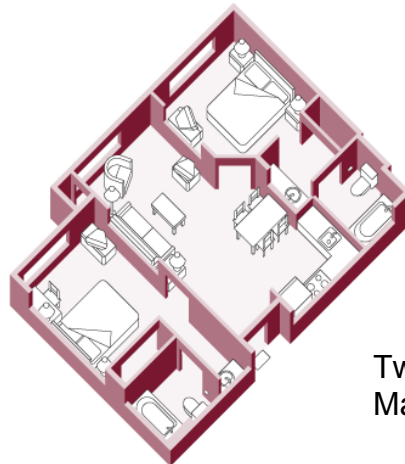

Boston Franklin

Suites Layouts

Studio Suites
Maximum 3 guests

One-Bedroom Suites
Maximum 3 guests

Two-Bedroom Suites
Maximum 5 guests

4 Forge Parkway, Franklin MA 02038 • Phone 508-541-8188