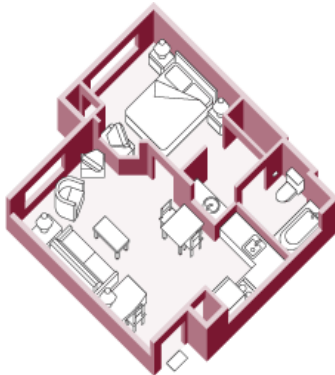

Boston Franklin

Suites Layouts

Studio Suites
Maximum 3 guests

One-Bedroom Suites
Maximum 3 guests

Two-Bedroom Suites
Maximum 5 guests

4 Forge Parkway, Franklin MA 02038 • Phone 508-541-8188