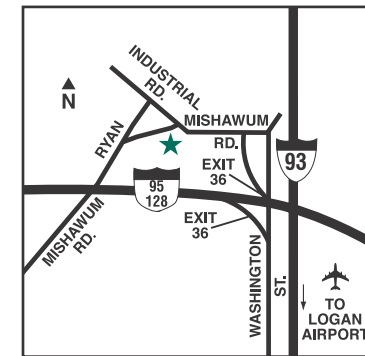

Directions

From Boston: Take the Sumner Tunnel to Route 93 N. Follow 93 N. to Exit 37C (Commerce Way). At first set of lights turn left onto Commerce Way. At third set of lights turn right onto Mishawum Road. The hotel is on the left.

IT'S A NEW STAY.®