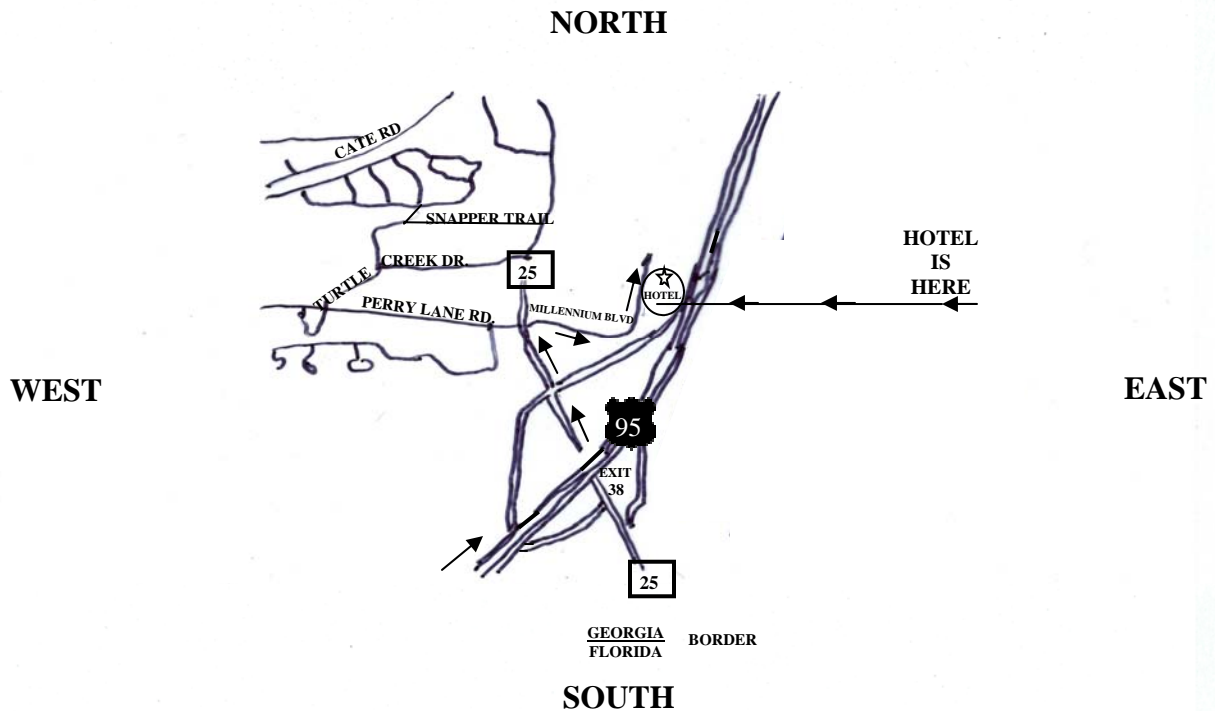

Directions to the Courtyard by Marriott, Brunswick, Georgia from North I-95: (North Carolina)

Travel south on I-95, exit at Exit 38. Turn right at the end of the ramp, and continue for 0.1 mile. Turn right on Millennium Boulevard, a small street located between 2 gas stations, Flash and Chevron. After turning on to Millennium Boulevard, drive 0.3 mile. The Courtyard by Marriott hotel is on the right.

Directions to the Courtyard by Marriott, Brunswick, Georgia from South I-95 (Florida):

Travel north on I-95, exit at Exit 38. Turn left at the end of the ramp, and continue for 0.4 mile. Turn right on Millennium Boulevard, a small street located between 2 gas stations, Flash and Chevron. After turning right on to Millennium Boulevard, drive 0.3 mile. The Courtyard by Marriott hotel is on the right.