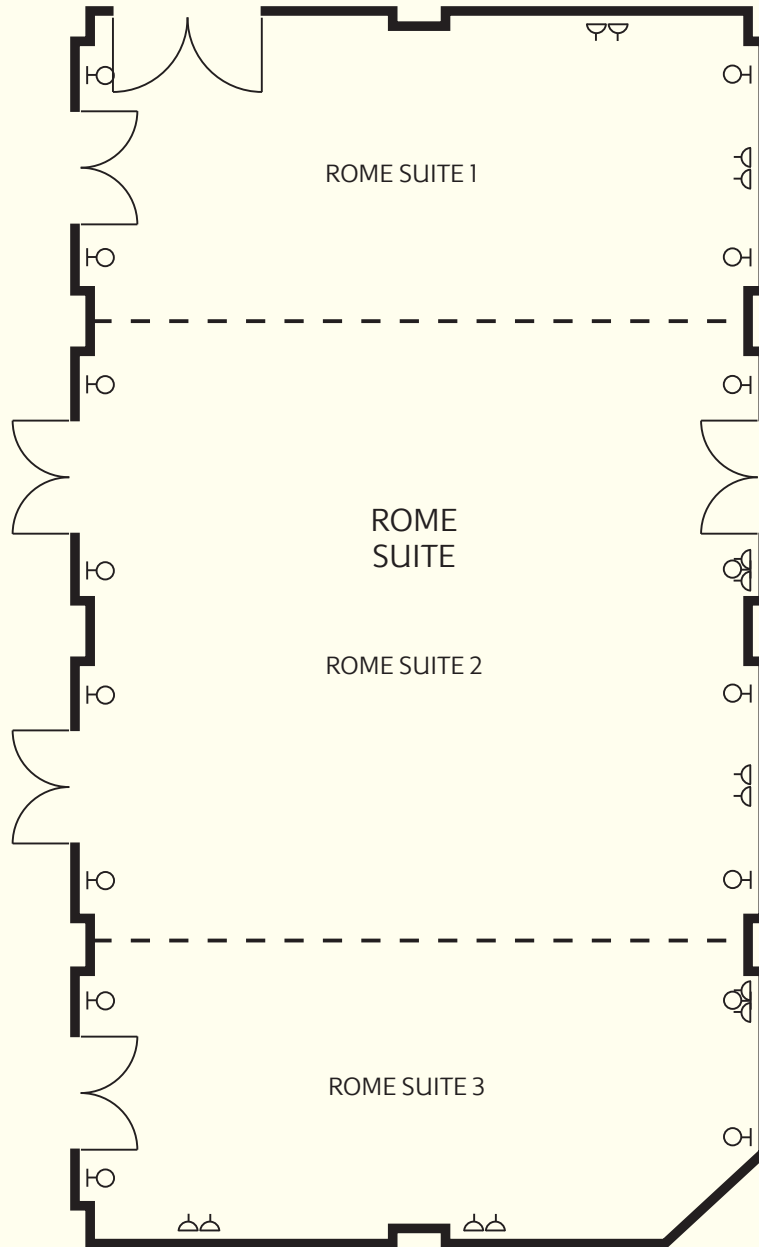

Bristol Suite

Bristol Suite is one of the largest conference, dinner and exhibition venues in the south west. The suite comes complete with its own reception area, mobile bar and cloakroom.

- L LIGHTING
- T TEMPERATURE
- POWER POINTS - 13 AMP
- TV TV POINT
- F FACILITY BOX
- PROJ PROJECTOR LINK
- MC MICROPHONE POINT
- WALL LIGHT
- TELEPHONE/FAX POINT
- WINDOW OR GLAZED SCREEN
- ACOUSTIC MOVEABLE SCREEN
- PICTURE LIGHT

Rome Suite

Adjacent to the Bristol Suite, with a reception area and bar situated outside. This suite has the facility to be divided into three rooms.

- | | | | | | |
|--------|---|-----------------------|-------|-------|--------------------------|
| L | ● | LIGHTING | ● | MIC | MICROPHONE POINT |
| T | ● | TEMPERATURE | ○ | ○ | WALL LIGHT |
| ⏏ | ● | POWER POINTS - 13 AMP | △ | △ | TELEPHONE/FAX POINT |
| ● | ● | TV POINT | ▬▬▬ | ▬▬▬ | WINDOW OR GLAZED SCREEN |
| ☒ | ☒ | FACILITY BOX | - - - | - - - | ACOUSTIC MOVEABLE SCREEN |
| ● PROJ | ☐ | PROJECTOR LINK | ☐ | ☐ | PICTURE LIGHT |

Berlin Suite

This suite has natural daylight and the facility to divide into three smaller meeting rooms.

- | | | | | |
|---|-----------------------|-----|-----|--------------------------|
| L | LIGHTING | ● | MIC | MICROPHONE POINT |
| T | TEMPERATURE | ⦿ | ⦿ | WALL LIGHT |
| ⚡ | POWER POINTS - 13 AMP | △ | | TELEPHONE/FAX POINT |
| ● | TV POINT | ▬ | | WINDOW OR GLAZED SCREEN |
| ⦿ | FACILITY BOX | --- | | ACOUSTIC MOVEABLE SCREEN |
| ● | PROJ | ⌂ | | PICTURE LIGHT |

Brussels Suite, Madrid Suite and Dublin Suite

All suites are located on the lower ground floor of our conference centre, with all rooms being wood panelled and containing up-lifting lights. Each suite has a discreet tea and coffee station.