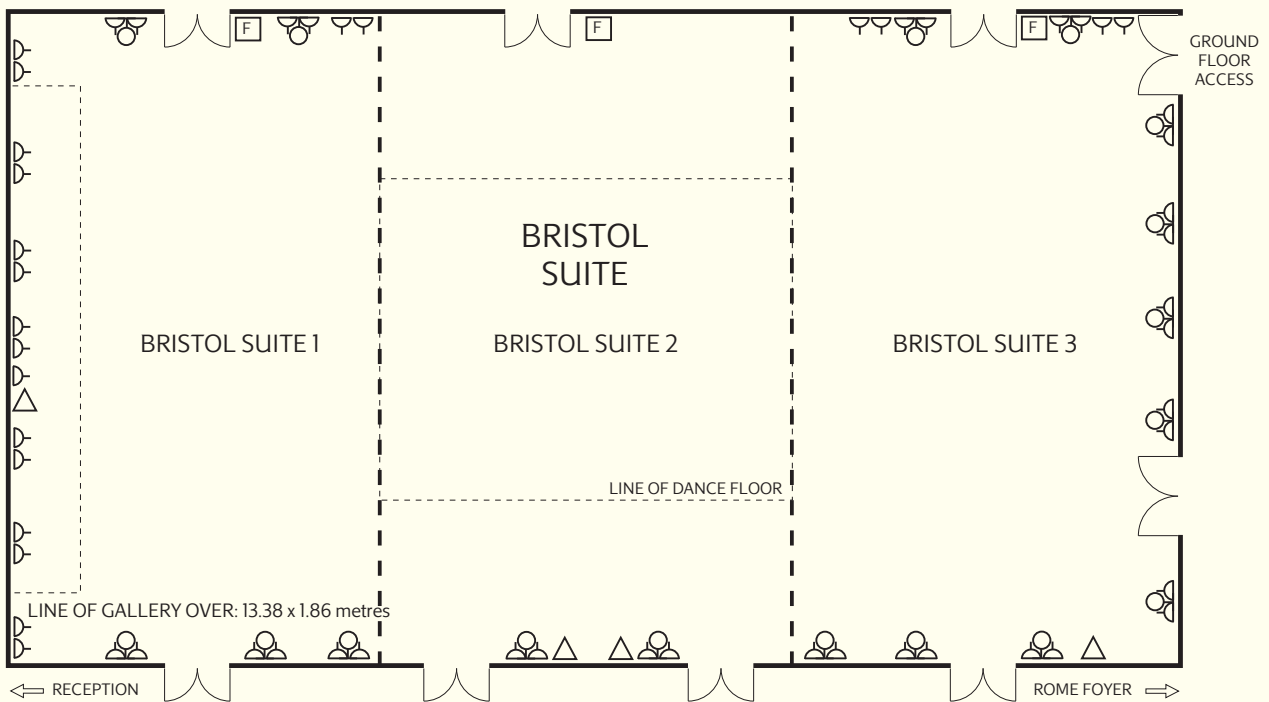

Bristol Suite

Bristol Suite is one of the largest conference, dinner and exhibition venues in the south west. The suite comes complete with its own reception area, mobile bar and cloakroom.

- L LIGHTING
- T TEMPERATURE
- POWER POINTS - 13 AMP
- TV TV POINT
- F FACILITY BOX
- PROJ PROJECTOR LINK
- MC MICROPHONE POINT
- WALL LIGHT
- TELEPHONE/FAX POINT
- WINDOW OR GLAZED SCREEN
- ACOUSTIC MOVEABLE SCREEN
- PICTURE LIGHT

Rome Suite

Adjacent to the Bristol Suite, with a reception area and bar situated outside. This suite has the facility to be divided into three rooms.

- | | | | | | |
|--------|---|-----------------------|-------|-------|--------------------------|
| L | ● | LIGHTING | ● | MIC | MICROPHONE POINT |
| T | ● | TEMPERATURE | ○ | ○ | WALL LIGHT |
| ⏏ | ● | POWER POINTS - 13 AMP | △ | △ | TELEPHONE/FAX POINT |
| ● | ● | TV POINT | ▬▬▬ | ▬▬▬ | WINDOW OR GLAZED SCREEN |
| ☒ | ☒ | FACILITY BOX | - - - | - - - | ACOUSTIC MOVEABLE SCREEN |
| ● PROJ | ☐ | PROJECTOR LINK | ☐ | ☐ | PICTURE LIGHT |

Berlin Suite

This suite has natural daylight and the facility to divide into three smaller meeting rooms.

- | | | | | |
|---|-----------------------|-----|-----|--------------------------|
| L | LIGHTING | ● | MIC | MICROPHONE POINT |
| T | TEMPERATURE | ⦿ | ⦿ | WALL LIGHT |
| ⚡ | POWER POINTS - 13 AMP | △ | | TELEPHONE/FAX POINT |
| ● | TV POINT | ▬ | | WINDOW OR GLAZED SCREEN |
| ⦿ | FACILITY BOX | --- | | ACOUSTIC MOVEABLE SCREEN |
| ● | PROJ | ⌂ | | PICTURE LIGHT |

Oslo Suite & Copenhagen Suite

Both suites are located in the lower ground floor of our conference centre, with both suites being wood panelled and containing up-lifting lights. Each suite has a discreet tea and coffee station.