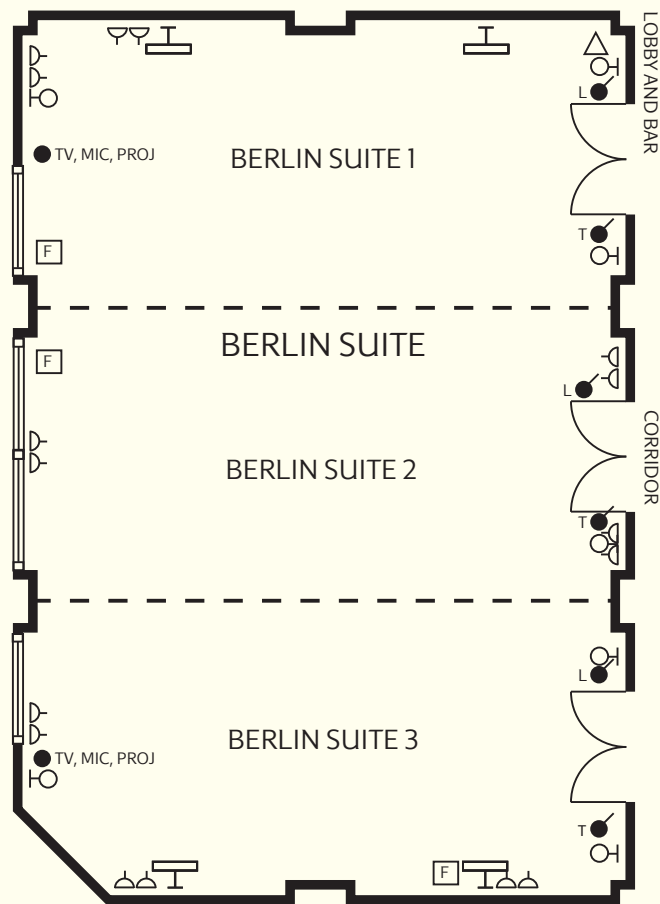

Bristol Suite

Bristol Suite is one of the largest conference, dinner and exhibition venues in the south west. The suite comes complete with its own reception area, mobile bar and cloakroom.

- L LIGHTING
- T TEMPERATURE
- POWER POINTS - 13 AMP
- TV TV POINT
- F FACILITY BOX
- PROJ PROJECTOR LINK
- MC MICROPHONE POINT
- WALL LIGHT
- TELEPHONE/FAX POINT
- WINDOW OR GLAZED SCREEN
- ACOUSTIC MOVEABLE SCREEN
- PICTURE LIGHT

Rome Suite

Adjacent to the Bristol Suite, with a reception area and bar situated outside. This suite has the facility to be divided into three rooms.

- | | | | | | |
|--------|---|-----------------------|-------|-------|--------------------------|
| L | ● | LIGHTING | ● | MIC | MICROPHONE POINT |
| T | ● | TEMPERATURE | ○ | ○ | WALL LIGHT |
| ⏏ | ● | POWER POINTS - 13 AMP | △ | △ | TELEPHONE/FAX POINT |
| ● | ● | TV POINT | ▬▬▬ | ▬▬▬ | WINDOW OR GLAZED SCREEN |
| ☒ | ☒ | FACILITY BOX | - - - | - - - | ACOUSTIC MOVEABLE SCREEN |
| ● PROJ | ☐ | PROJECTOR LINK | ☐ | ☐ | PICTURE LIGHT |

Berlin Suite

This suite has natural daylight and the facility to divide into three smaller meeting rooms.

- | | | | | |
|---|-----------------------|-----|-----|--------------------------|
| L | LIGHTING | ● | MIC | MICROPHONE POINT |
| T | TEMPERATURE | ⦿ | ⦿ | WALL LIGHT |
| ⚡ | POWER POINTS - 13 AMP | △ | | TELEPHONE/FAX POINT |
| ● | TV POINT | ▬ | | WINDOW OR GLAZED SCREEN |
| ⦿ | FACILITY BOX | --- | | ACOUSTIC MOVEABLE SCREEN |
| ● | PROJ | ⌂ | | PICTURE LIGHT |

Brussels Suite, Madrid Suite and Dublin Suite

All suites are located on the lower ground floor of our conference centre, with all rooms being wood panelled and containing up-lifting lights. Each suite has a discreet tea and coffee station.