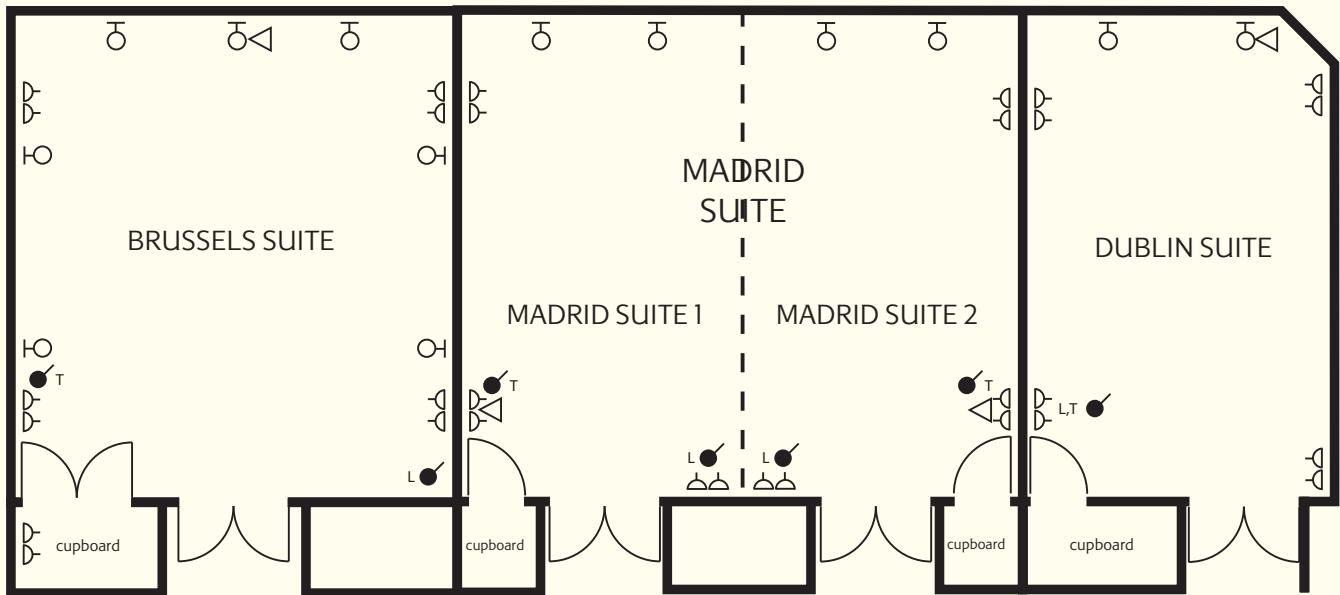

Bristol Suite

Bristol Suite is one of the largest conference, dinner and exhibition venues in the south west. The suite comes complete with its own reception area, mobile bar and cloakroom.

- L LIGHTING
- T TEMPERATURE
- POWER POINTS - 13 AMP
- TV TV POINT
- F FACILITY BOX
- PROJ PROJECTOR LINK
- MC MICROPHONE POINT
- WALL LIGHT
- TELEPHONE/FAX POINT
- WINDOW OR GLAZED SCREEN
- ACOUSTIC MOVEABLE SCREEN
- PICTURE LIGHT

Rome Suite

Adjacent to the Bristol Suite, with a reception area and bar situated outside. This suite has the facility to be divided into three rooms.

- | | | | | | |
|--------|---|-----------------------|-------|-------|--------------------------|
| L | ● | LIGHTING | ● | MIC | MICROPHONE POINT |
| T | ● | TEMPERATURE | ○ | ○ | WALL LIGHT |
| ⏏ | ● | POWER POINTS - 13 AMP | △ | △ | TELEPHONE/FAX POINT |
| ● | ● | TV POINT | ▬▬▬ | ▬▬▬ | WINDOW OR GLAZED SCREEN |
| ☒ | ☒ | FACILITY BOX | - - - | - - - | ACOUSTIC MOVEABLE SCREEN |
| ● PROJ | ☐ | PROJECTOR LINK | ☐ | ☐ | PICTURE LIGHT |

Berlin Suite

This suite has natural daylight and the facility to divide into three smaller meeting rooms.

- | | | | | |
|---|-----------------------|-----|-----|--------------------------|
| L | LIGHTING | ● | MIC | MICROPHONE POINT |
| T | TEMPERATURE | ⦿ | ⦿ | WALL LIGHT |
| ⚡ | POWER POINTS - 13 AMP | △ | | TELEPHONE/FAX POINT |
| ● | TV POINT | ▬ | | WINDOW OR GLAZED SCREEN |
| ⦿ | FACILITY BOX | --- | | ACOUSTIC MOVEABLE SCREEN |
| ● | PROJ | ⌂ | | PICTURE LIGHT |

Brussels Suite, Madrid Suite and Dublin Suite

All suites are located on the lower ground floor of our conference centre, with all rooms being wood panelled and containing up-lifting lights. Each suite has a discreet tea and coffee station.