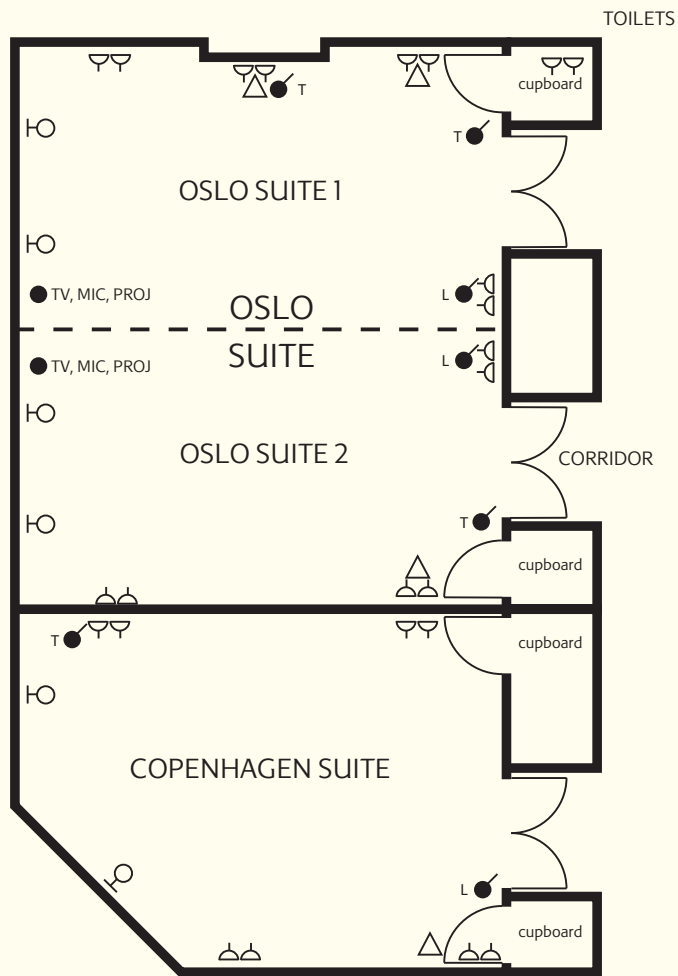

Rome Suite

Adjacent to the Bristol Suite, with a reception area and bar situated outside. This suite has the facility to be divided into three rooms.

- | | | | | | |
|--------|---|-----------------------|-------|-------|--------------------------|
| L | ● | LIGHTING | ● | MIC | MICROPHONE POINT |
| T | ● | TEMPERATURE | ○ | ○ | WALL LIGHT |
| ⏏ | ● | POWER POINTS - 13 AMP | △ | △ | TELEPHONE/FAX POINT |
| ● | ● | TV POINT | ▬▬▬ | ▬▬▬ | WINDOW OR GLAZED SCREEN |
| ☒ | ☒ | FACILITY BOX | - - - | - - - | ACOUSTIC MOVEABLE SCREEN |
| ● PROJ | ☐ | PROJECTOR LINK | ☐ | ☐ | PICTURE LIGHT |

Berlin Suite

This suite has natural daylight and the facility to divide into three smaller meeting rooms.

- | | | | | |
|---|-----------------------|-----|-----|--------------------------|
| L | LIGHTING | ● | MIC | MICROPHONE POINT |
| T | TEMPERATURE | ⦿ | ⦿ | WALL LIGHT |
| ⚡ | POWER POINTS - 13 AMP | △ | | TELEPHONE/FAX POINT |
| ● | TV POINT | ▬ | | WINDOW OR GLAZED SCREEN |
| ⦿ | FACILITY BOX | --- | | ACOUSTIC MOVEABLE SCREEN |
| ● | PROJ | ⌂ | | PICTURE LIGHT |

Brussels Suite, Madrid Suite and Dublin Suite

All suites are located on the lower ground floor of our conference centre, with all rooms being wood panelled and containing up-lifting lights. Each suite has a discreet tea and coffee station.

Oslo Suite & Copenhagen Suite

Both suites are located in the lower ground floor of our conference centre, with both suites being wood panelled and containing up-lifting lights. Each suite has a discreet tea and coffee station.