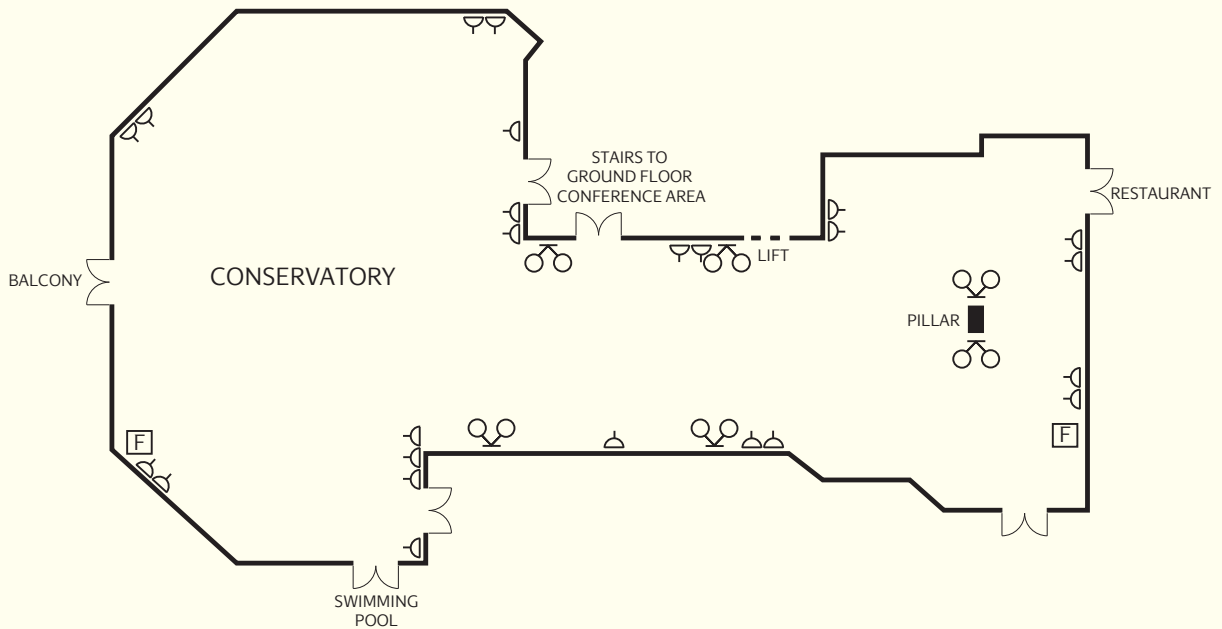

The Conservatory

A light and spacious room, perfect for that special occasion, such as weddings, anniversaries and birthdays.

L ● LIGHTING	● MIC MICROPHONE POINT
T ● TEMPERATURE	♀♂ WALL LIGHT
⏏ POWER POINTS - 13 AMP	△ TELEPHONE/FAX POINT
● TV TV POINT	▬ WINDOW OR GLAZED SCREEN
☐ FACILITY BOX	- - - ACOUSTIC MOVEABLE SCREEN
● PROJ PROJECTOR LINK	☐ PICTURE LIGHT