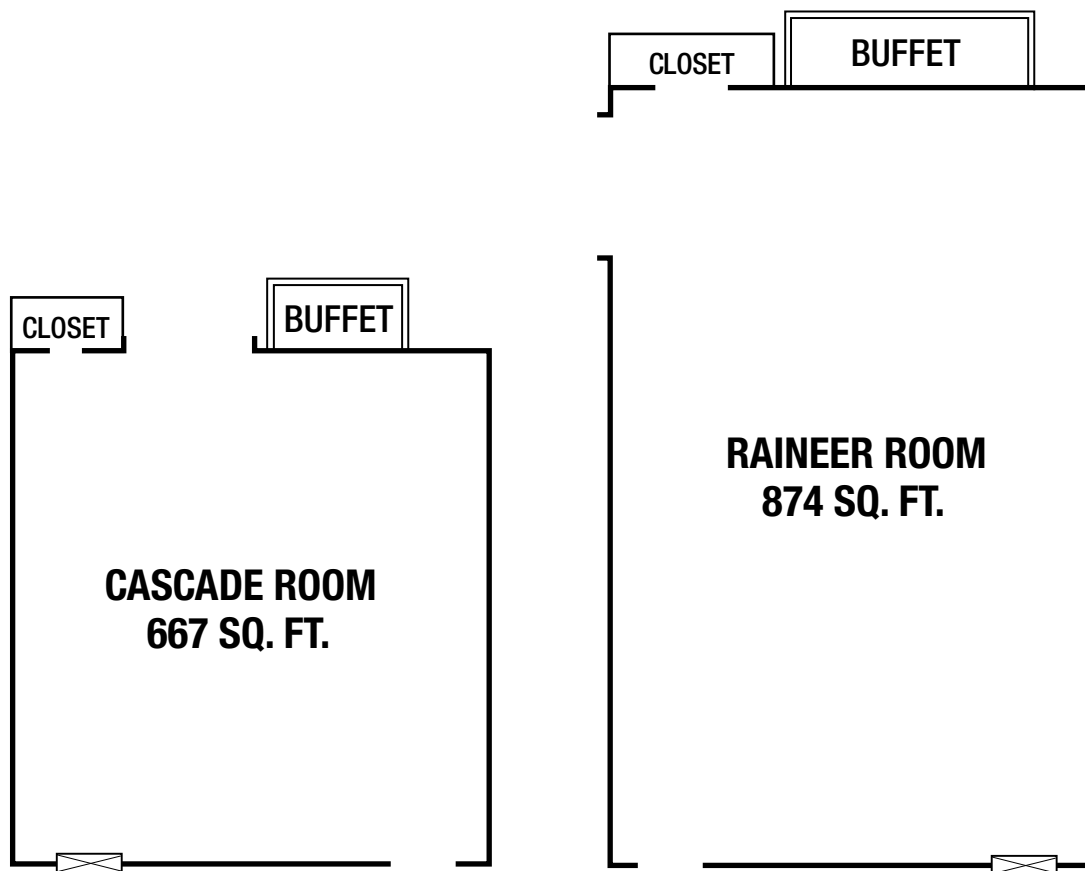

# **COURTYARD SEATTLE BELLEVUE/REDMOND BANQUET FACILITIES**

**Courtyard by Marriott Bellevue Redmond**  
14615 NE 29th Place • Bellevue, WA 98007  
[www.bellevuecourtyard.com](http://www.bellevuecourtyard.com)  
Phone: 425-869-5300 • Fax: 425-883-9122  
[cy.bvuch.sales@marriott.com](mailto:cy.bvuch.sales@marriott.com)