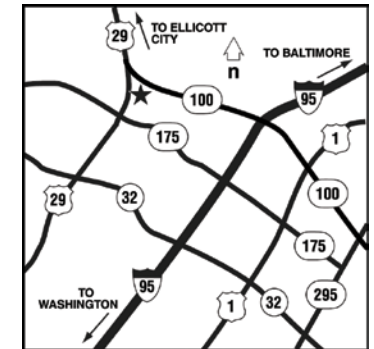

Residence Inn by Marriott  
Columbia

**This beautiful and convenient suburban location places you close to the city's many attractions. The Baltimore Convention Center, Baltimore Inner Harbor and Camden Yards are just a few.**

### Location

12 miles from the Baltimore Washington Thurgood Marshall Airport • 15 minutes from the Baltimore Inner Harbor • 34 miles to Washington DC • Located directly off Rt. 100 in Howard County • Convenient to historic Ellicott City

### Attractions

Ellicott City Historical District (3M) • Baltimore Convention Center (11M) • Camden Yards/Orioles Baseball (11M) • M&T Bank Stadium/Ravens Football (11M) • Baltimore Zoo (11M) • Baltimore Washington International Airport/BWI (12M) • Maryland Science Center (16M) • National Aquarium (16M) • Baltimore Inner Harbor (16M) • Annapolis (30M)

### Directions

From Interstate 95: Take exit 43B West/Route 100 to Ellicott City. Proceed on Route 100 to exit 1B/Executive Park Drive. Immediately after entering Executive Park drive, turn right onto Beaver Run. Residence Inn is on the right at the end of Beaver Run.