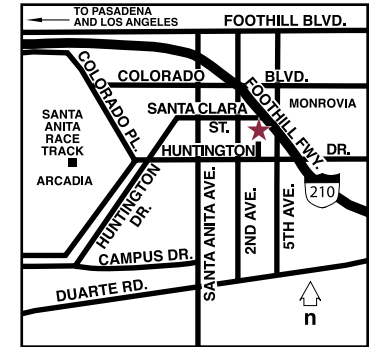

Directions

From Burbank-Glendale-Pasadena Airport (BUR): Hollywood Way East to Interstate 5 South to 134 East Pasadena. (134 Becomes 210 E.). Take Huntington Dr. Exit (7 miles from Pasadena). Turn right on Huntington. Turn right to Gateway. Follow to hotel.

From LA/Ontario International Airport (ONT): Take Interstate 10W to 57N/ 210W. From 210W, exit Huntington Drive. Turn right on Huntington. Turn right on Gateway. Follow to hotel.