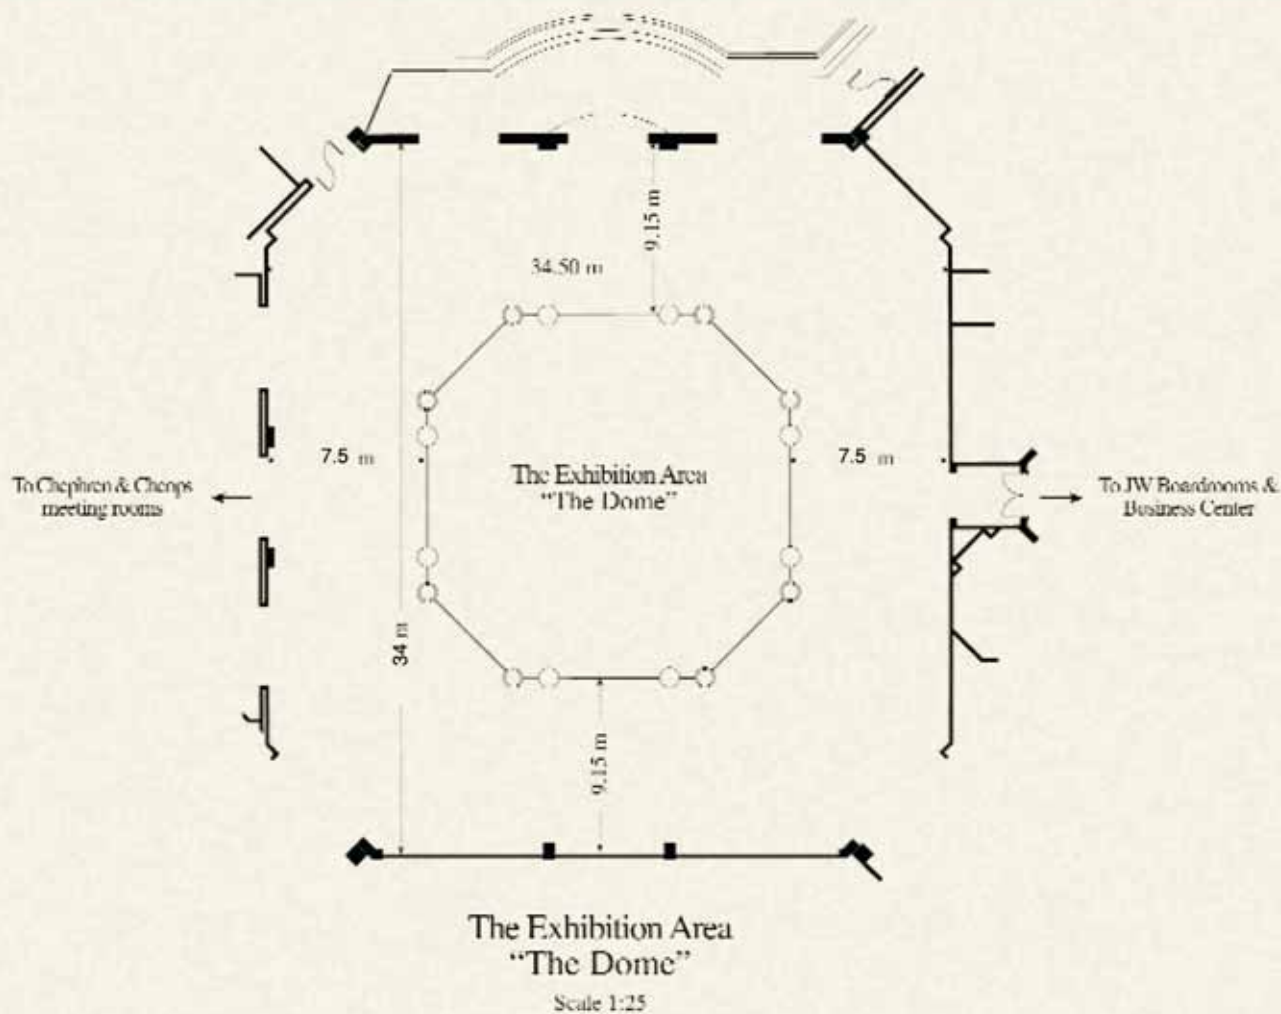

# The Dome

Meeting Room	Dimensions (sq.m)	Area (sq.m)	Capacity Theater	Capacity Classroom	Capacity U-Shape	Capacity Reception	Capacity Banquet
The Dome	L 106 (Circference) x W 7.5	800	0	0	0	500	750