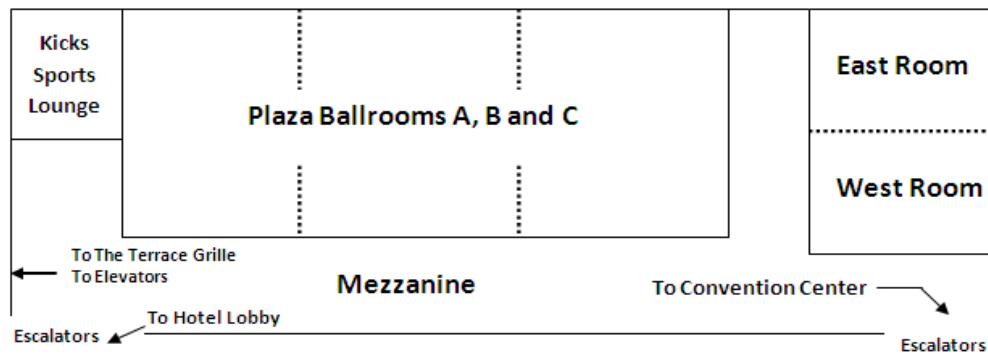

# CHATTANOOGA MARRIOTT

Two Carter Plaza

Chattanooga, TN 37402

Telephone: 423/756-0002 ext. 4966

Reservations: 1-800-841-1674

Fax: 423-265-8735

www.chattanoogamarriottdowntown.com

Meeting Rooms	Dimensions	Sq. Ft.	Height	Theatre	Classroom Chevron	Banquet Rds of 10	Reception / Flow	U-Shape	Conference Hollow Square	Exhibits 10'x10'
Plaza A, B, or C	29'x 52'	1,508	13'	150	96	110	150	45	54	8
Plaza A/B or B/C	58'x 52'	3,016	13'	300	192	230	325	54	72	15
Plazas Combined	87'x 52'	4,524	13'	450	288	380	500	84	100	23
East or West Room	26'x 19'	494	10'	45	24	30	50	18	24	N/A
East/West Combined	26'x 38'	988	10'	90	51	60	100	36	42	5
Director's Room	25'x 14'	350	10'	25	12	20	25	15	20	N/A
Board Room	25'x 14'	350	10'	25	12	20	25	15	20	N/A
Lookout Mountain Room	26'x 25'	650	8'	50	24	30	40	21	24	N/A
Signal Mountain Room	26'x 25'	650	8'	50	24	30	40	21	24	N/A
Tennessee River Room	75'x 36'	2,700	12'	80	60	110	150	33	36	N/A

## 1<sup>st</sup> LEVEL

## 2<sup>nd</sup> LEVEL