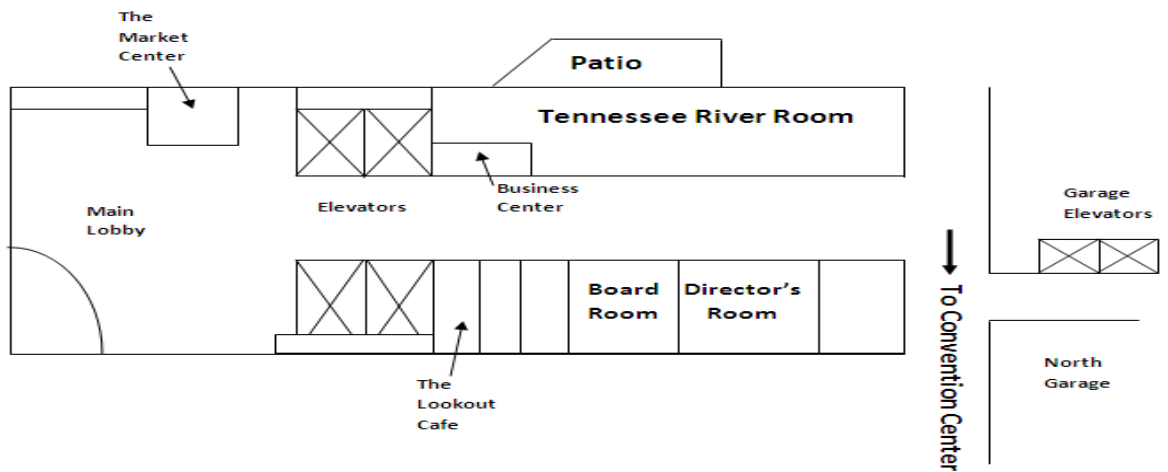

# CHATTANOOGA MARRIOTT

Two Carter Plaza

Chattanooga, TN 37402

Telephone: 423/756-0002 ext. 4966

Reservations: 1-800-841-1674

Fax: 423-265-8735

www.chattanoogamarriottdowntown.com

Meeting Rooms	Dimensions	Sq. Ft.	Height	Theatre	Classroom Chevron	Banquet Rds of 10	Reception / Flow	U-Shape	Conference Hollow Square	Exhibits 10'x10'
Plaza A, B, or C	29'x 52'	1,508	13'	150	96	110	150	45	54	8
Plaza A/B or B/C	58'x 52'	3,016	13'	300	192	230	325	54	72	15
Plazas Combined	87'x 52'	4,524	13'	450	288	380	500	84	100	23
East or West Room	26'x 19'	494	10'	45	24	30	50	18	24	N/A
East/West Combined	26'x 38'	988	10'	90	51	60	100	36	42	5
Director's Room	25'x 14'	350	10'	25	12	20	25	15	20	N/A
Board Room	25'x 14'	350	10'	25	12	20	25	15	20	N/A
Lookout Mountain Room	26'x 25'	650	8'	50	24	30	40	21	24	N/A
Signal Mountain Room	26'x 25'	650	8'	50	24	30	40	21	24	N/A
Tennessee River Room	75'x 36'	2,700	12'	80	60	110	150	33	36	N/A

## 1<sup>st</sup> LEVEL

## 2<sup>nd</sup> LEVEL

## 3<sup>rd</sup> LEVEL