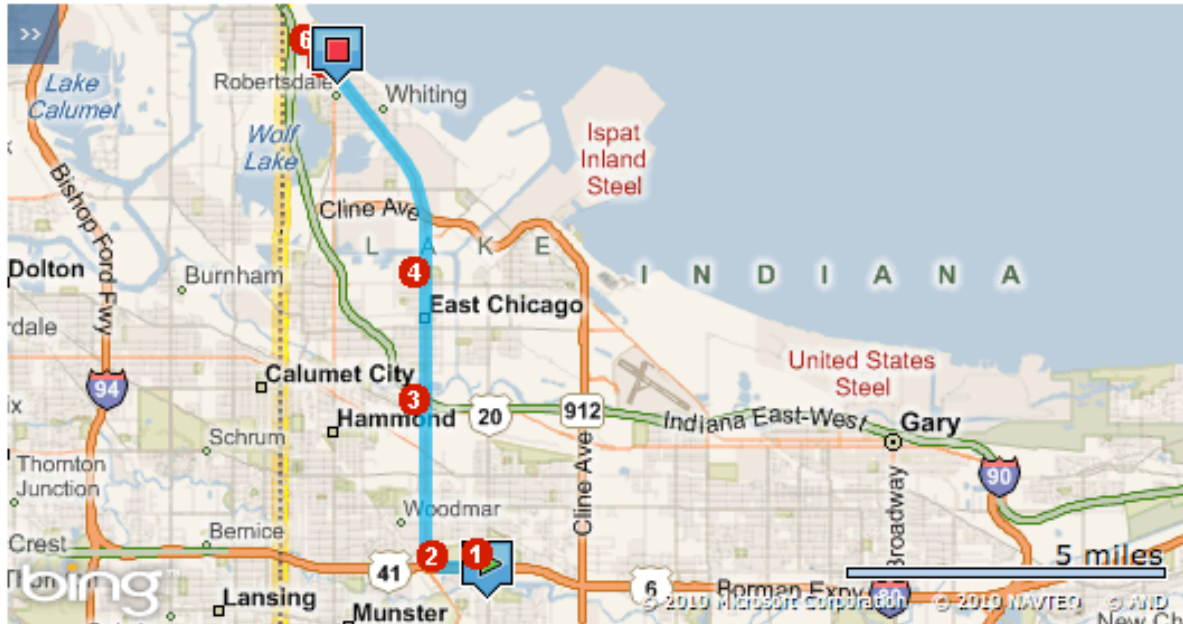

Courtyard Chicago Southeast/Hammond, IN
7730 Corinne Drive
Hammond, Indiana 46323
Phone: 1-219-845-6350
<http://www.marriott.com/chich>

Driving Directions to Horseshoe Hammond Casino:

The following **Easy Route** can assist you in reaching your destination.

Estimated Travel Time: 23 minutes 10.8miles

ATTENTION: We do our best to present accurate driving directions, generated from the most current mapping services available. However, new road construction and highway modifications may result in some discrepancies.

Thank you for choosing Marriott. We look forward to seeing you soon.

Directions	miles
Depart Kennedy Ave toward Corinne Dr	0.0
1. Take ramp right for I-80 West / I-94 West / US-6 West / Borman Expy toward Chicago	0.9
2. At exit 2, take ramp right for SR-152 North / Indianapolis Blvd toward Hammond	2.7
3. Keep straight onto US-20 / Indianapolis Blvd	2.0
4. Keep straight onto US-12 / US-20 / Indianapolis Blvd	3.8
5. Bear right onto US-12 West / US-20 North / US-41 West / S Indianapolis Blvd	0.5
6. Turn left onto Casino Center Dr	0.8
Arrive at Casino Center Dr