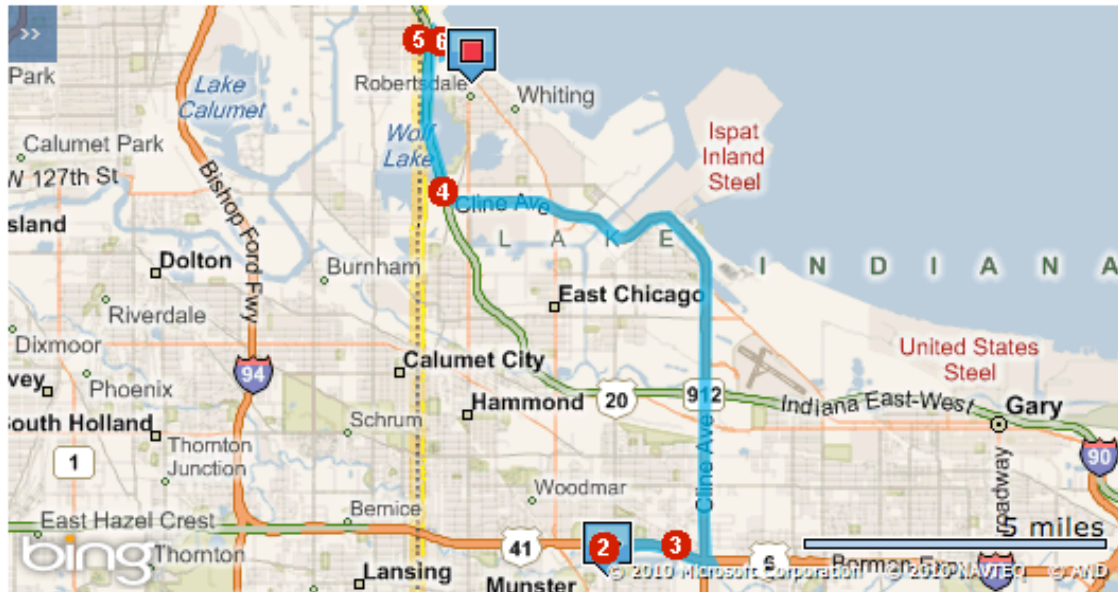

### Gaming

- Slots
- Video poker
- Table games
- Poker

Find fun entertainment and comfortable guest rooms at our Horseshoe casino and hotel lodging. The Fairfield Inn & Suites Chicago Southeast/Hammond, IN offers complimentary high-speed wireless Internet Access, premium movie and TV channels, and a complimentary breakfast buffet each morning.

Fairfield Inn & Suites Chicago Southeast/Hammond, IN  
 7720 Corinne Drive  
 Hammond, Indiana 46323  
 Phone: 1-219-845-6950  
<http://www.marriott.com/chifh>

**Driving Directions to the Horseshoe Hammond Casino:**

The following **Easy Route** can assist you in reaching your destination.

**Estimated Travel Time: 22 minutes 16.5miles**

**ATTENTION:** We do our best to present accurate driving directions, generated from the most current mapping services available. However, new road construction and highway modifications may result in some discrepancies.

Thank you for choosing Marriott. We look forward to seeing you soon.

Directions	miles
Depart ramp for Kennedy Ave	0.2
1. Make a U-turn at Corinne Dr	0.0
2. Take ramp right for I-80 East / I-94 East / US-6 East / Borman Expy toward Detroit	1.4
3. At exit 5, take ramp right and follow signs for SR-912 North / Cline Ave	10.6
4. Take ramp for I-90 West / Indiana East-West	2.7
5. At exit 0, take ramp right and follow signs for US-12 East / US-20 East / US-41 South / Indianapolis Blvd / S Indianapolis Blvd	0.7
6. Turn right onto Casino Center Dr	0.8
Arrive at Casino Center Dr	