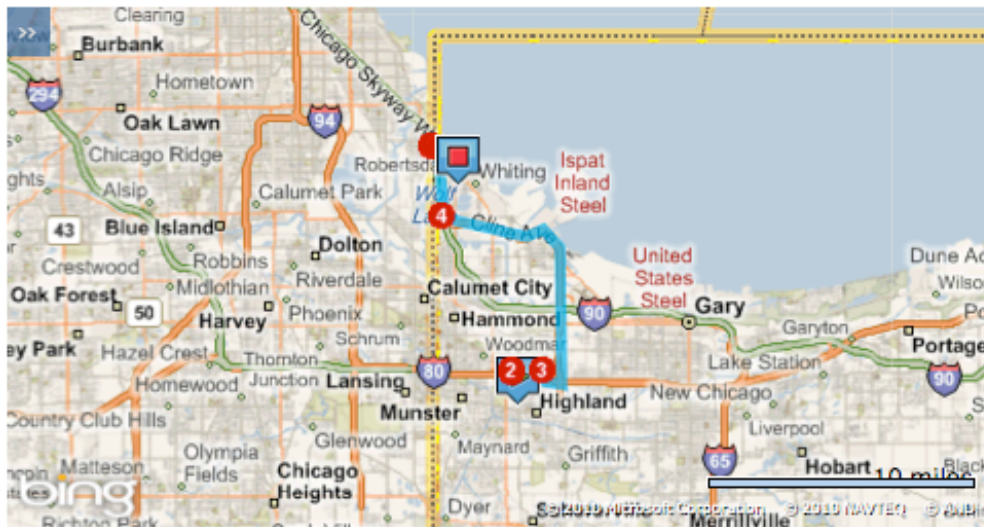

Of the Indiana casinos and hotels in the area, the Residence Inn Chicago Southeast/Hammond, IN features comfortable lodging just 11 miles from

Residence Inn Chicago Southeast/Hammond, IN
 7740 Corinne Drive
 Hammond, Indiana 46323
 Phone: 1-219-844-8440
<http://www.marriott.com/chiin>

The Residence Inn Chicago Southeast/Hammond, IN offers complimentary high-speed wireless Internet Access, suites with fully-equipped kitchens, and an indoor pool and whirlpool.

Driving Directions to the Horseshoe Hammond Casino:

The following **Easy Route** can assist you in reaching your destination.

Estimated Travel Time: 22 minutes 16.5miles

ATTENTION: We do our best to present accurate driving directions, generated from the most current mapping services available. However, new road construction and highway modifications may result in some discrepancies.

Thank you for choosing Marriott. We look forward to seeing you soon.

Directions	miles
Depart Corinne Dr toward Kennedy Ave	0.2
1. Turn left onto Kennedy Ave	0.0
2. Take ramp right for I-80 East / I-94 East / US-6 East / Borman Expy toward Detroit	1.4
3. At exit 5, take ramp right and follow signs for SR-912 North / Cline Ave	10.6
4. Take ramp for I-90 West / Indiana East-West	2.7
5. At exit 0, take ramp right and follow signs for US-12 East / US-20 East / US-41 South / Indianapolis Blvd / S Indianapolis Blvd	0.7
6. Turn right onto Casino Center Dr	0.8
Arrive at Casino Center Dr	