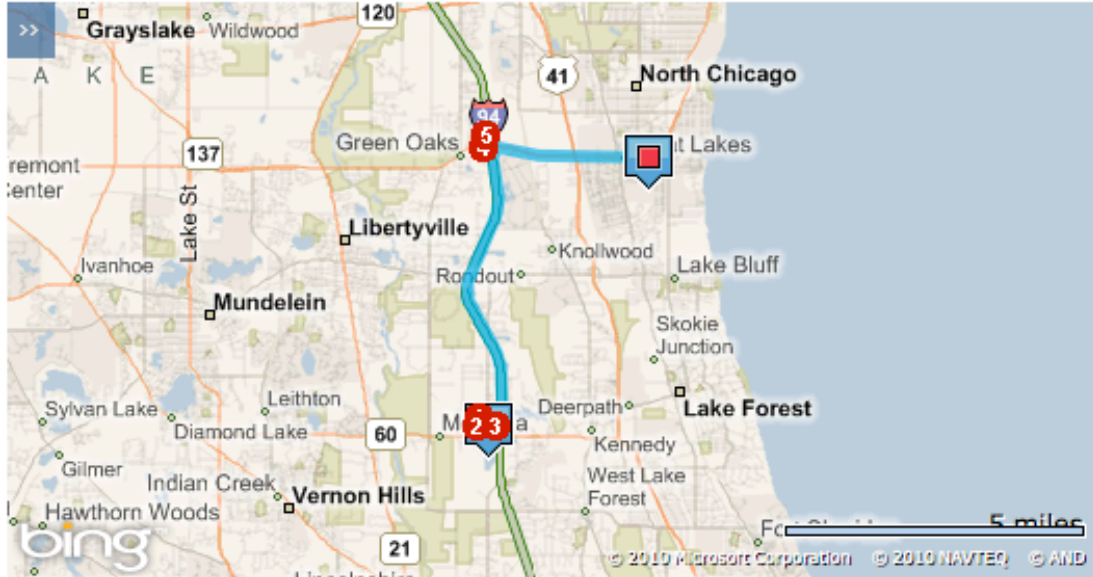

The base is the Navy's only recruit and training facility. It features more than 1,500 buildings and is situated on more than 1,600 acres. Currently, there are more than 25,000 military civilians living, working, and training at this Naval station.

The intense seven-week training camp can definitely make you homesick. Family and friends visiting a loved-one at the Naval Station Great Lakes will enjoy all the comforts of home when they stay at our Residence Inn Chicago Lake Forest/Mettawa hotel. Our all-suite hotel offers spacious rooms with fully-equipped kitchens and is conveniently located just a short drive from the training base.

The following **Easy Route** can assist you in reaching your destination.

Estimated Travel Time: 14 minutes 8.3miles

ATTENTION: We do our best to present accurate driving directions, generated from the most current mapping services available. However, new road construction and highway modifications may result in some discrepancies.

Thank you for choosing Marriott. We look forward to seeing you soon.

Directions	miles
Depart Mettawa Woods Ln	0.0
1. Turn left onto N Riverwoods Blvd	0.1
2. Turn left onto SR-60 / Townline Rd	0.3
3. Take ramp left for I-94 West / Tri-State Tollway toward Wisconsin	5.0
4. Take ramp right and follow signs for SR-137 / Buckley Rd	0.2
5. Turn right onto SR-137 East / Buckley Rd	2.6
6. Turn right onto Forrestal Village Naval Housing	0.1
Arrive at Forrestal Village Naval Housing	