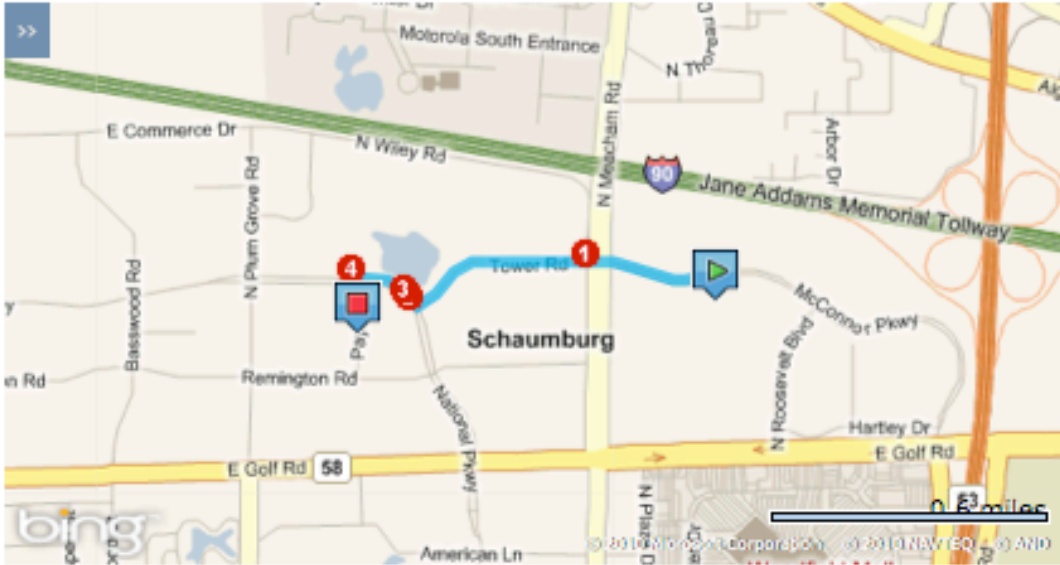

Residence Inn Chicago Schaumburg
1610 McConnor Parkway
Schaumburg, Illinois 60173
Phone: 1-847-517-9200
<http://www.marriott.com/chism>

Driving Directions to the Woodfield Mall in Schaumburg:

The following Easy Route can assist you in reaching your destination.

Estimated Travel Time: 3 minutes 0.9miles

ATTENTION: We do our best to present accurate driving directions, generated from the most current mapping services available. However, new road construction and highway modifications may result in some discrepancies.

Thank you for choosing Marriott. We look forward to seeing you soon.

Directions	miles
Depart McConnor Pkwy toward N Meacham Rd	0.3
1. Keep straight onto Tower Rd	0.4
2. Turn right onto National Pkwy	0.0
3. Road name changes to E State Pkwy	0.1
4. Turn left onto Payne Rd	0.1
Arrive at Payne Rd on the left	