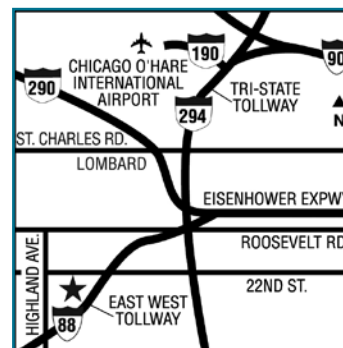

TownePlace Suites by Marriott®
Chicago Lombard
455 East 22nd Street
Lombard, Illinois 60148
T: 630-932-4400
F: 630-932-0593
TownePlaceSuitesLombard.com

Location

Located in Lombard, Illinois, 5 miles from Oak Brook and Naperville and 20 miles from downtown Chicago • Near prestigious shopping at Yorktown Center • Close to Brookfield Zoo, Six Flags Great America and Hollywood Casino

Local Restaurants

Adobo Grill • Boudin Bakery • Brio Tuscan Grille • Buca Di Beppo • Capital Grille • Champps Americana • Claim Jumper • D.O.C. Wine Bar • Ed Debevic's • Egg Harbor • Famous Dave's • Hooters of Downers Grove • Lucky Strike • Maggiano's • Olive Garden • P.F. Chang's China Bistro • RA Sushi • Rock Bottom Brewery • Weber Grill Restaurant

Directions

From Chicago O'Hare International Airport (ORD): 18 miles SW. Driving directions: Exit airport to I-294 South. Take to I-88 West. Five miles to Highland Avenue north (right). One mile to 22nd Street turn right. Hotel is two blocks down on the right. Estimated taxi fare: 55.00 USD (one way)

From Chicago Midway Regional Airport (MDW): Exit airport to Cicero Avenue north. Take to I-55 South. Follow to I-294 north. Take to I-88 West. Five miles to Highland Avenue exit north (right). One mile to 22nd Street, turn right. Hotel is two blocks down on the right. Estimated taxi fare: 52.00 USD (one way)