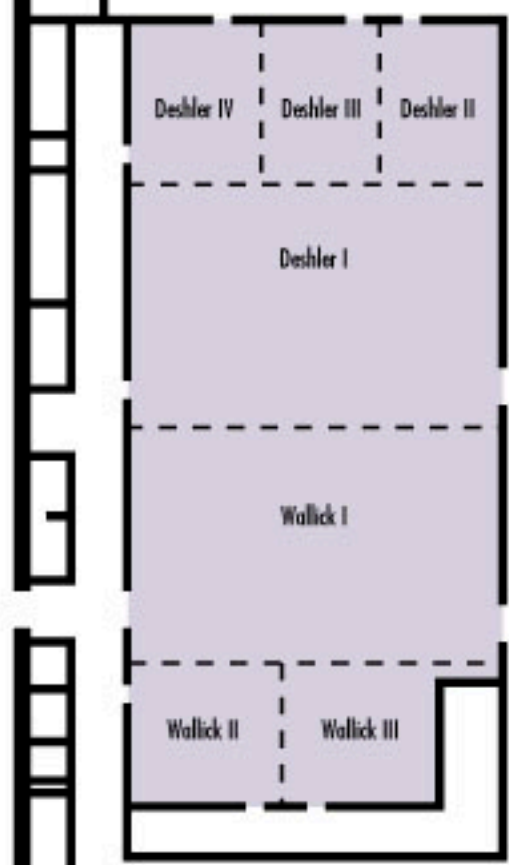

To Rooms Tower

Marriott. COLUMBUS AIRPORT

1375 North Cassady Avenue
Columbus, Ohio 43219
(614) 475-7551

West Conference Center Entrance

Hotel Entrance

Hotel Registration
Gift Shop

Hotel Entrance

East Conference Center Entrance