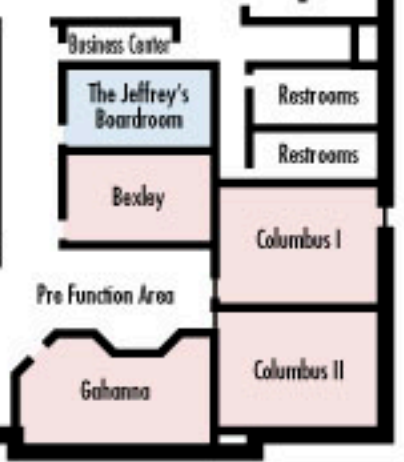

To Rooms Tower

Marriott. COLUMBUS AIRPORT

1375 North Cassady Avenue
Columbus, Ohio 43219
(614) 475-7551

West Conference Center Entrance

Hotel Entrance

Hotel Registration
Gift Shop

Hotel Entrance

East Conference Center Entrance