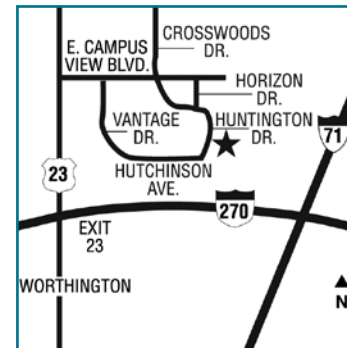

### Location

Conveniently located off I-270 and High Street, near Polaris Fashion Mall, Crosswoods/Worthington businesses, downtown Columbus and other popular area attractions • In close proximity to Ohio State University and OSU Medical Center

### Attractions

Polaris Fashion Mall • Columbus Crew Soccer Stadium • Center of Science and Industry Museum (COSI) • Columbus Zoo • IMAX Movie Theater • Wyandot Lake • Zoombezi Bay

### Directions

From Port Columbus International Airport/I-270 North: Take the Delaware Exit (Route 23 North). Continue in the right lane to Campus View Boulevard. Turn right at Campus View Boulevard and follow to the second traffic light. Turn right onto Huntington Park Drive and follow around to the left. The hotel is on the left hand side • Alternate transportation: Super Shuttle; fee: 35 USD (one way); on request • Bus service, fee: 20 USD (one way) • Estimated taxi fare: 35 USD (one way)

From Columbus/Ohio State University: Take the Delaware Exit (Route 23 North). Continue in the right lane to Campus View Boulevard. Turn right at Campus View Boulevard and follow around to the left. The hotel is on the left hand side • Alternate transportation: Arch Express; fee: 35 USD (one way); on request • Estimated taxi fare: 35 USD (one way)