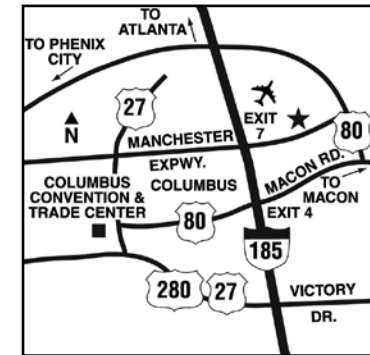

Location

Close to great cultural and shopping activities, including Peachtree Mall, Fort Benning, National Infantry Museum & Solider Center, Coca-Cola Space Center and Columbus State University.

Meeting Facilities

Attractions

Fort Discovery • Columbus Riverwalk • Fort Benning • National Infantry Museum & Soldier Center at Patriot Park • Port Columbus Civil War Naval Museum • Coca-Cola Space Science Center • Heritage Corner • Columbus Museum • Roosevelt’s Little White House Historic Site • Andersonville National Historic Site • Poplar Place Farm

Local Restaurants

Carrabba’s Italian Grill • Ruby Tuesday • Applebee’s • Buckhead Grill & Bar • Cheddar’s Casual Café • Ben’s Chophouse • Outback Steakhouse • B-Merrells • Logan’s Roadhouse • Country’s Barbeque • Johnny Carino’s • The Market • Ezell’s • Caffe Amici • Mark’s City Grill

Directions

From Columbus Metropolitan Airport: Take I-185 South to Exit 7. Take a left onto Manchester Expressway. The Courtyard is 1/2 mile on the left.

Meeting Room	DIMENSIONS		CAPACITY					
	WxLxH	Sq. Ft.	Theater	Schoolroom	Conference	U-Shape	Reception	Banquet
A	—	637	40	27	22	27	45	45
B	—	637	40	27	22	27	45	45