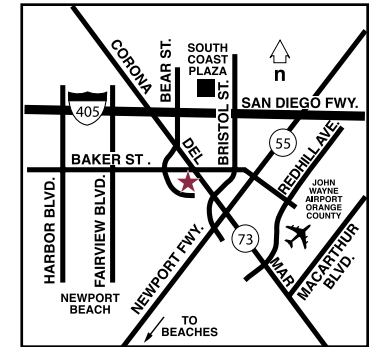

Live Like a Local in Costa Mesa.

Residence Inn by Marriott® Costa Mesa Newport Beach is located in the heart of Orange County. Just blocks from shopping mecca South Coast Plaza and John Wayne Airport, our hotel puts you within driving distance of *Disneyland*® and Knotts Berry Farm®, and the beach communities of Newport, Huntington and Seal. Start your day with a complimentary hot breakfast buffet. Socialize at our Gatehouse®, where guests gather to mingle. Take a swim in our pool or cookout at our outdoor BBQ picnic area. And, don't miss a workout at our fitness center and Sport Court®. Specializing in extended stays, all our hotel suites have fully equipped kitchens, separate sleeping and living areas, large work desks and complimentary high-speed Internet access.

Attractions

Arrowhead Pond & Angels Stadium • Balboa Island & Fun Zone • Disneyland, California Adventure & Downtown Disney • Knott's Berry Farm • Newport Beach, Pier and Harbor • OC Fairgrounds & Marketplace • Orange County Performing Arts Center • South Coast Plaza Shopping Resort & Premier Dining • Verizon Wireless Amphitheatre • Universal Studios® & City Walk

Directions

From Orange County/John Wayne Airport (SNA): Exit airport onto Campus Drive. Make a right on Campus Drive. At Bristol North make a right. At Baker Street make a left. Hotel is a 1/2 a mile down on the left-hand side.

From Los Angeles Airport (LAX): Exit airport follow signs to the 105 Freeway East, then take the 405 Freeway South (approx. 45 minutes) From the Southbound 405 take the South. Exit at Bristol. Turn right on Bristol and take another right onto Baker. The hotel will be the left.