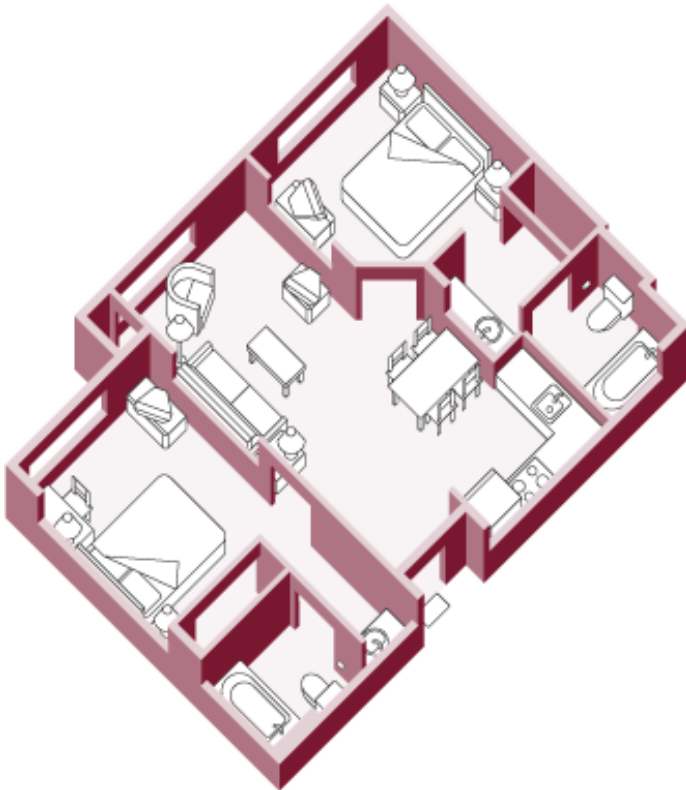

Studio Suite

One Bedroom Suite

Two Bedroom Suites

**Residence Inn by
Marriott Cincinnati
Airport
2811 Circleport Drive
Erlanger, KY 41018
Hotel: 859.282.7400
Sales: 859.817.5562**

*All Suites have deluxe sofa sleepers in the living room.