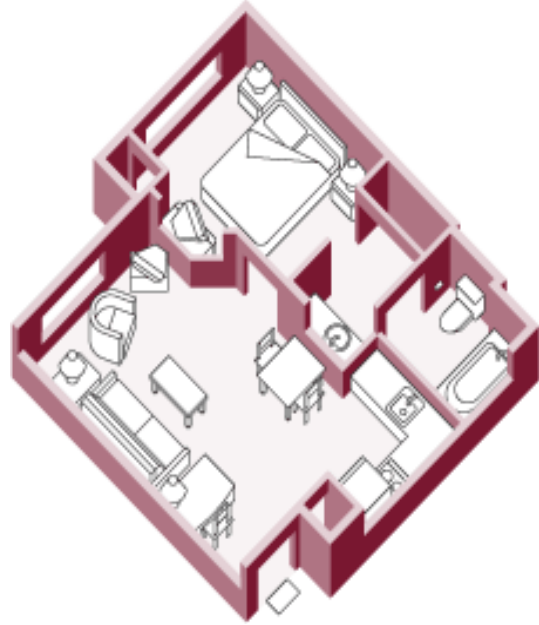

Studio Suite

One Bedroom Suite

Two Bedroom Suites

**Residence Inn by
Marriott Cincinnati
Airport
2811 Circleport Drive
Erlanger, KY 41018
Hotel: 859.282.7400
Sales: 859.817.5562**

*All Suites have deluxe sofa sleepers in the living room.