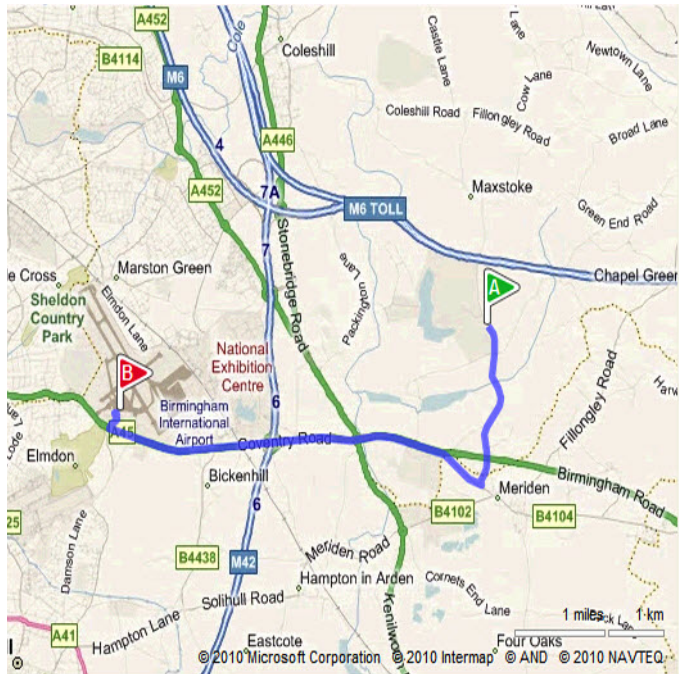

THERE AND BACK

BIRMINGHAM AIRPORT

FOREST OF ARDEN, A MARRIOTT HOTEL & COUNTRY CLUB
MAXSTOKE LANE | PHONE +44 (0)1676 522 335

FOREST *of* ARDEN
A MARRIOTT® HOTEL & COUNTRY CLUB

Route: 6.3 miles, 10 min

1. Depart from CV7 7HR, Warks 1.1 mi
2. Keep straight onto Maxstoke Lane 0.6 mi
3. At roundabout, take 2nd exit onto B4104 / Birmingham Road 0.5 mi
4. Take slip road for A45 / Birmingham Road 3.8 mi
5. Turn right onto Terminal Road 0.2 mi
6. At roundabout, take 1st exit 0.1 mi
7. Turn right onto Terminal Road 0.1 mi
8. Arrive at Birmingham International Airport,

These directions are for informational purposes only and we offer no guarantee of their completeness or accuracy. Construction projects, traffic, or other events may cause actual conditions to differ from these results. Jogging courses offered have proven to be a favorite of past guests, we assume no responsibility for injury or damage while utilizing the course.