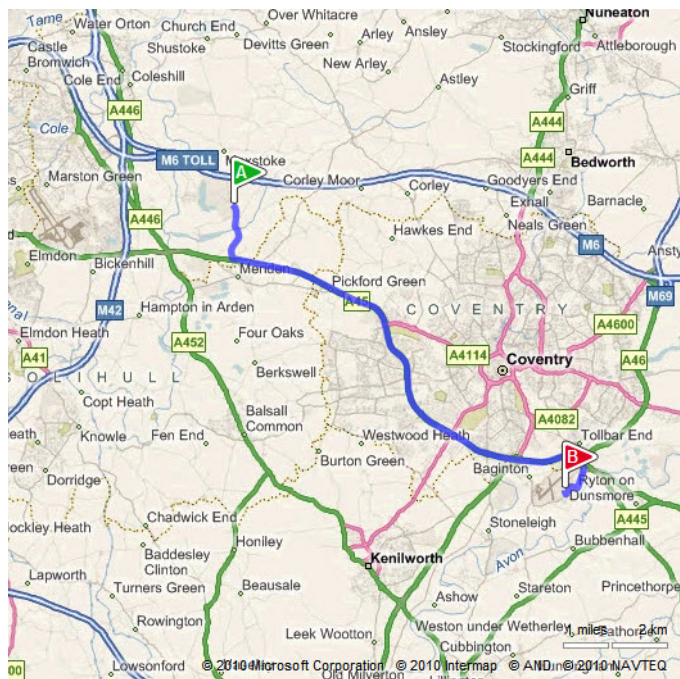

THERE AND BACK

COVENTRY AIRPORT

FOREST OF ARDEN, A MARRIOTT HOTEL & COUNTRY CLUB
MAXSTOKE LANE | PHONE +44 (0)1676 522 335

FOREST *of* ARDEN
A MARRIOTT® HOTEL & COUNTRY CLUB

Route: 12.7 miles, 22 min

1. Depart from CV7 7HR, Warks 1.1 mi
2. Keep straight onto Maxstoke Lane 0.3 mi
3. Take slip road left for A45 / Birmingham Road 6.1 mi
4. Pass through 2 roundabouts, remaining on A45. 3.9 mi
5. At roundabout, take 4th exit onto Siskin Drive 0.1 mi
6. At roundabout, take 1st exit 0.6 mi
7. At roundabout, take 2nd exit onto Siskin Parkway West 0.2 mi
8. At roundabout, take 1st exit 0.2 mi
9. Turn right onto road 0.1 mi
10. Arrive at Coventry Airport.