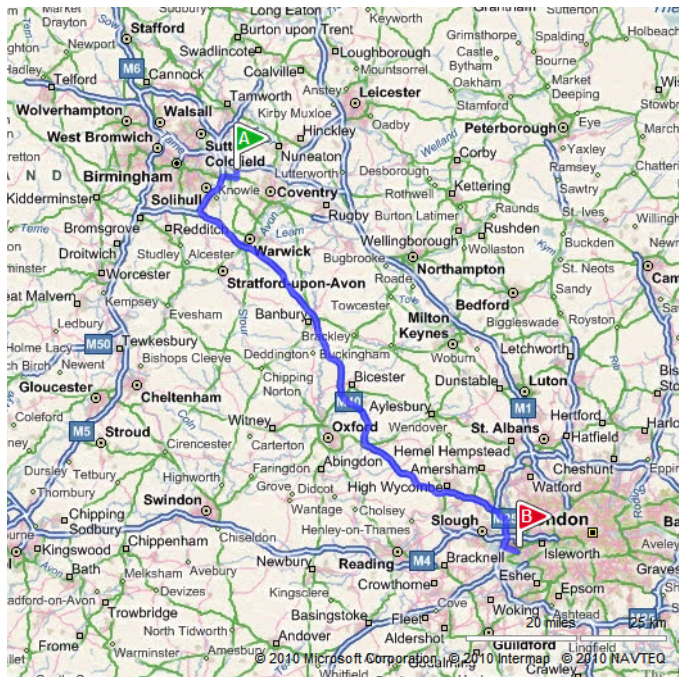

# THERE AND BACK

LONDON HEATHROW AIRPORT

FOREST OF ARDEN, A MARRIOTT HOTEL & COUNTRY CLUB  
MAXSTOKE LANE | PHONE +44 (0)1676 522 335

FOREST of ARDEN  
A MARRIOTT® HOTEL & COUNTRY CLUB

Route: 108.4 miles, 1 hr 51 min

1. Depart from CV7 7HR, Warks 1.1 mi
2. Keep straight onto Maxstoke Lane 0.6 mi
3. At roundabout, take 2nd exit onto B4104 / Birmingham Road 0.5 mi
4. Take slip road for A45 / Birmingham Road 1.7 mi
5. Take slip road left 0.2 mi
6. At roundabout, take 2nd exit onto slip road 0.3 mi
7. Merge onto M42 7.7 mi
8. Bear left toward M40 0.5 mi
9. Keep straight onto M40 84.7 mi
10. Bear left toward M25 1.3 mi
11. Bear left onto M25 5.8 mi
12. At exit 14, take slip road left toward Heathrow Airport (Terminal 4 & Cargo) 0.8 mi
13. At roundabout, take 1st exit onto A3113 / Airport Way 0.7 mi
14. At roundabout, take 2nd exit onto Southern Perimeter Road 0.2 mi
15. Pass through 2 roundabouts, remaining on Southern Perimeter Road 2.0 mi
16. Keep left onto Scarborough Road 0.1 mi
17. At roundabout, take 3rd exit onto Shrewsbury Road 0.1 mi
18. Bear left onto Sheffield Road 0.1 mi