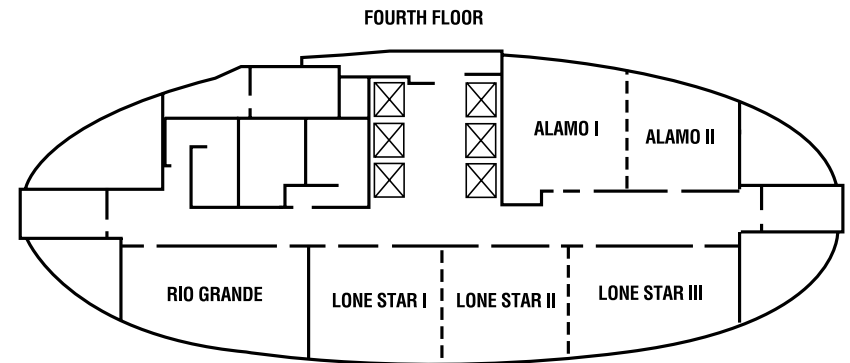

MEETING ROOM	LxWxH	SQ. FEET	THEATER	SCHOOLROOM	CONFERENCE	U-SHAPE	RECEPTION	BANQUET
Ellipse Ballroom*	88x53x12	4,664	475	275	—	—	600	360
Stanford Room*	23x39x9	830	80	40	27	35	75	60
Waverly Room*	20x22x9	447	40	24	22	20	35	40
Grand Ballroom	88x53x12	4,664	550	300	—	—	600	400
Salon A or B	44x53x12	2,332	275	150	—	60	300	200
Presidente	27x26x10	702	75	45	24	25	70	50
Madison	21x28x10	588	60	35	24	22	55	50
Mayflower	13x28x10	364	35	20	24	—	35	30
Esmeralda	13x28x10	364	35	20	24	—	35	30
Rivière	21x27x10	567	60	35	24	25	55	50
Vinoy	22x24x10	540	60	35	24	20	55	40
Alamo	54x35x9	1,390	100	60	45	30	100	90
Alamo I	27x35x9	770	50	25	25	20	50	40
Alamo II	27x31x9	620	40	20	20	20	40	40
Rio Grande	40x33x9	980	80	45	30	30	75	60
Lone Star	97x36x9	2,680	200	150	—	—	250	180
Lone Star I	40x34x9	850	90	45	30	30	90	60
Lone Star II	28x36x9	850	90	45	30	30	90	50
Lone Star III	40x33x9	980	100	45	40	30	90	70

*Not shown.

WE ARE HERE

Ideally located in near downtown, entertainment district, Convention Center and Love Field | Close to Six Flags®, Lone Star Park and American Airlines Center

THE DETAILS

30 floors | 484 rooms | 30 suites | 1 Concierge Level

SIP AND SAVOR

Asador | Club Lounge

A LITTLE FUN AND RELAXATION

Fitness center | Heated rooftop swimming pool | Whirlpool | Sauna | Golf at Stevens Park, Indian Creek Golf Course and Tennon Memorial Park

THE EXTRAS

High-speed Internet access | Complimentary on-site parking | Copy, fax, overnight delivery/pickup, secretarial and messenger service | Giftshop/Newsstand | Room service 5:00 a.m. - midnight | Shoeshine

LOCAL FINDS

American Airlines Center | Rangers Ballpark in Arlington | Dallas Convention Center | Dallas Market Center / World Trade Center | Galleria Dallas | Lone Star Park | McKinney Avenue Trolley | NorthPark Mall | Six Flags | West End Entertainment District

THE PLACE TO MEET

17 meeting rooms | 19,000 square feet of total meeting space; maximum seating capacity for 550 guests