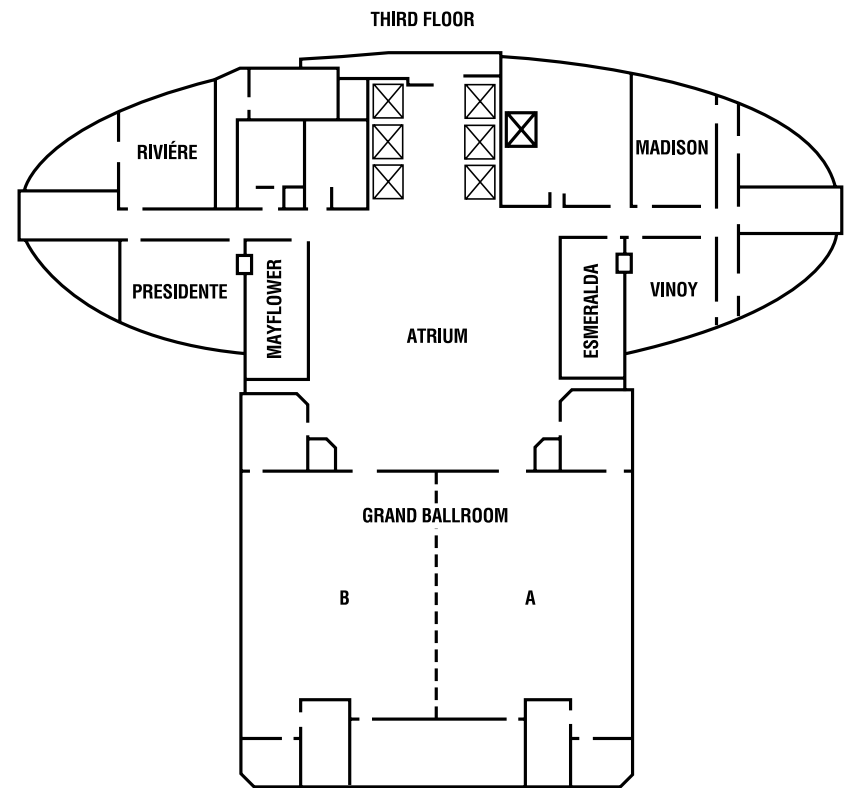

MEETING ROOM	LxWxH	SQ. FEET	THEATER	SCHOOLROOM	CONFERENCE	U-SHAPE	RECEPTION	BANQUET
Ellipse Ballroom*	88x53x12	4,664	475	275	—	—	600	360
Stanford Room*	23x39x9	830	80	40	27	35	75	60
Waverly Room*	20x22x9	447	40	24	22	20	35	40
Grand Ballroom	88x53x12	4,664	550	300	—	—	600	400
Salon A or B	44x53x12	2,332	275	150	—	60	300	200
Presidente	27x26x10	702	75	45	24	25	70	50
Madison	21x28x10	588	60	35	24	22	55	50
Mayflower	13x28x10	364	35	20	24	—	35	30
Esmeralda	13x28x10	364	35	20	24	—	35	30
Rivière	21x27x10	567	60	35	24	25	55	50
Vinoy	22x24x10	540	60	35	24	20	55	40
Alamo	54x35x9	1,390	100	60	45	30	100	90
Alamo I	27x35x9	770	50	25	25	20	50	40
Alamo II	27x31x9	620	40	20	20	20	40	40
Rio Grande	40x33x9	980	80	45	30	30	75	60
Lone Star	97x36x9	2,680	200	150	—	—	250	180
Lone Star I	40x34x9	850	90	45	30	30	90	60
Lone Star II	28x36x9	850	90	45	30	30	90	50
Lone Star III	40x33x9	980	100	45	40	30	90	70

*Not shown.

WE ARE HERE

Ideally located in near downtown, entertainment district, Convention Center and Love Field | Close to Six Flags®, Lone Star Park and American Airlines Center

THE DETAILS

30 floors | 484 rooms | 30 suites | 1 Concierge Level

SIP AND SAVOR

Asador | Club Lounge

A LITTLE FUN AND RELAXATION

Fitness center | Heated rooftop swimming pool | Whirlpool | Sauna | Golf at Stevens Park, Indian Creek Golf Course and Tennon Memorial Park

THE EXTRAS

High-speed Internet access | Complimentary on-site parking | Copy, fax, overnight delivery/pickup, secretarial and messenger service | Giftshop/Newsstand | Room service 5:00 a.m. - midnight | Shoeshine

LOCAL FINDS

American Airlines Center | Rangers Ballpark in Arlington | Dallas Convention Center | Dallas Market Center / World Trade Center | Galleria Dallas | Lone Star Park | McKinney Avenue Trolley | NorthPark Mall | Six Flags | West End Entertainment District

THE PLACE TO MEET

17 meeting rooms | 19,000 square feet of total meeting space; maximum seating capacity for 550 guests