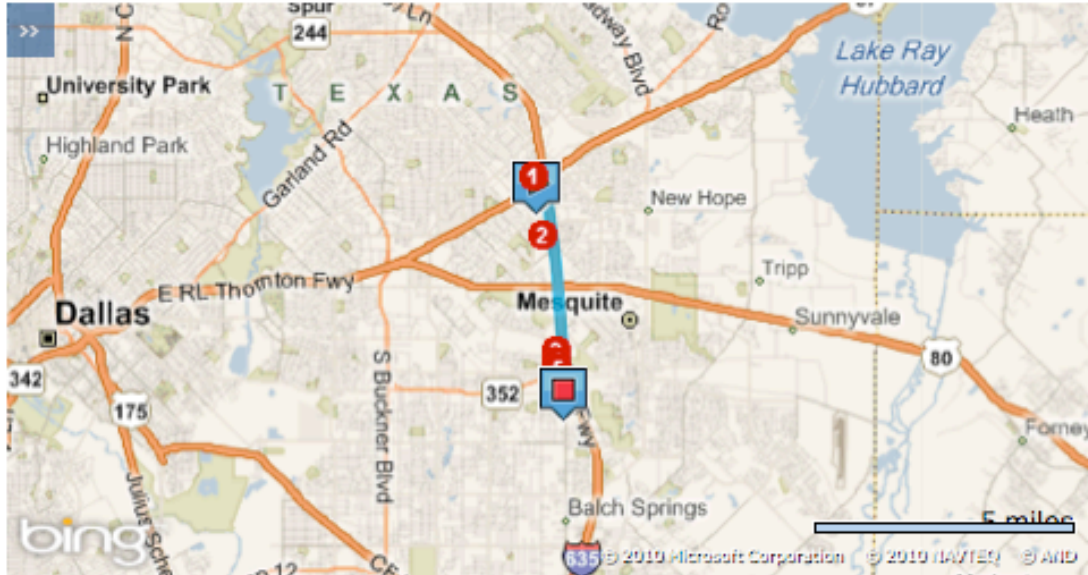

### Exciting and Exhilarating Mesquite Rodeo

The Courtyard Dallas Mesquite is located less than five miles from the Mesquite Championship Rodeo and offers guests spacious accommodations with complimentary Internet Access and a beautiful indoor pool. Start your day at our delicious buffet-style breakfast and keep up with your workout routine at our on-site fitness center. Tickets to the Mesquite Rodeo are available for purchase at our hotel. Contact a member of our friendly hotel staff for additional ticket details.

The [Mesquite Championship Rodeo](#) is old-fashioned family fun. Enjoy crazy clowns as well as brave cowboys and cowgirls alongside horses and bulls. Rodeo events include:

- Tie-Down Roping
- Steer Wrestling
- Bareback Riding
- Saddle Bronco Riding
- Team Roping
- Barrel Racing
- Bull Riding

**Driving directions the Mesquite Rodeo:**

The following **Easy Route** can assist you in reaching your destination.

**Estimated Travel Time: 7 minutes 4.3miles**

**ATTENTION:** We do our best to present accurate driving directions, generated from the most current mapping services available. However, new road construction and highway modifications may result in some discrepancies.

Thank you for choosing Marriott. We look forward to seeing you soon.

| Directions  | miles |
|---|-------|
| Depart I-30 E toward Lyndon B Johnson Fwy   | 0.1   |
| 1. Bear right onto Lyndon B Johnson Fwy   | 1.2   |
| 2. Take ramp left and follow signs for I-635 South / LBJ Fwy / Lyndon B Johnson Fwy | 2.2   |
| 3. At exit 4, take ramp right for SR-352 West toward Military Pkwy West             | 0.3   |
| 4. Keep straight onto Lyndon B Johnson Fwy  | 0.1   |
| 5. Keep straight onto Hickory Tree Rd   | 0.3   |
| 6. Turn right onto Rodeo Dr   | 0.1   |
| Arrive at Rodeo Dr  |       |