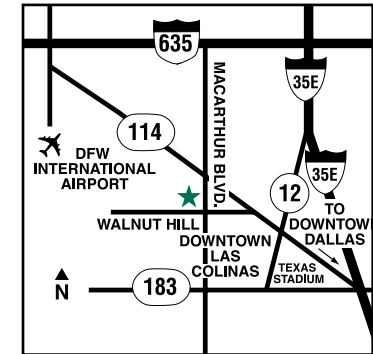

Directions

From Dallas/Fort Worth International Airport (DFW): Take the North exit to 114-E. Exit at McArthur Blvd. and turn right on Walnut Hill Lane. The hotel is on the right.

From Dallas/Addison (ADS): Exit Love Field onto Cedar Springs Road to Mockingbird Lane. Turn right and travel on 114-John Carpenter Freeway. Exit on Walnut Hill Lane. The hotel is on the right.

IT'S A NEW STAY.®