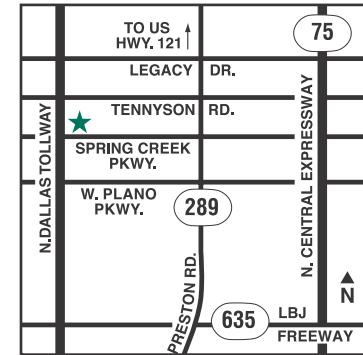

Directions

From Dallas/Fort Worth International Airport (DFW): North exit to I-635 East. Exit northbound Dallas Tollway. Exit Spring Creek Pkwy.; stay on access road. Hotel is on the right in the heart of Legacy Park.

From Dallas/Love Field (DAL): East on Mockingbird to northbound Dallas Tollway. Exit Spring Creek Pkwy.; stay on access road. Hotel is on the right in the heart of Legacy Park.