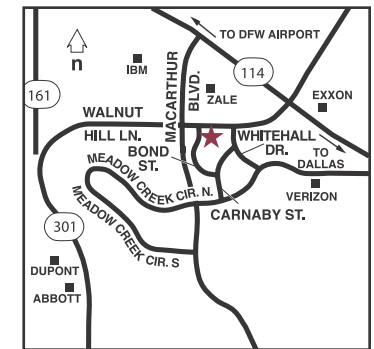

Directions

From Dallas/Fort Worth International Airport (DFW): Take North Exit out of airport to 114 East, exit MacArthur, go south to Walnut Hill Lane. Turn left on Walnut Hill; hotel is on the right.

From Dallas/Love Field (DAL): Exit Love Field on Cedar Spings Road to Mockingbird. Turn right and travel to 114 W (John Carpenter Fwy.), exit Walnut Hill Lane. Hotel is on the left.