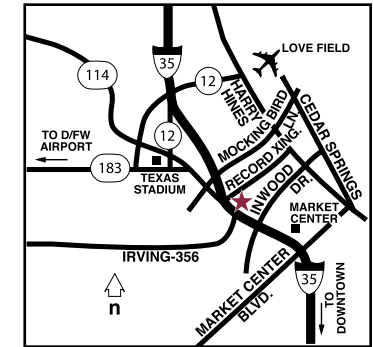

Attractions

6th Floor Museum at Dealey Plaza • Cowboys Stadium • Dallas Museum of Art • Dallas Zoo • Galleria Dallas • Medieval Times • West End Historic District • Dallas World Aquarium • American Airlines Center • World Class Arts District • NorthPark Center

Directions

From Dallas/Forth Worth International Airport (DFW): Take South exit. Merge onto 1-83 East and travel approximately 13 miles. Exit on Commonwealth (432B) and make a left U-turn under the overpass. Proceed 1/4 mile on the service road and turn right onto Record Crossing. The hotel is on the right.