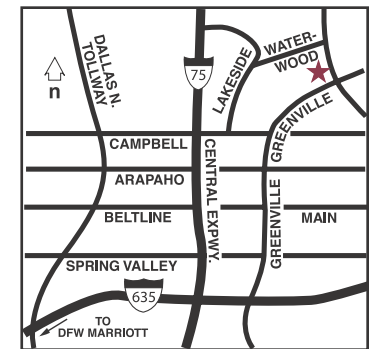

Directions

From Dallas/Forth Worth International Airport (DFW): Take North Exit to I-635 East. I-635 East to 75 North. Exit Galatyn Pkwy. and turn right on Galatyn Pkwy. Turn right at Performance. Left on Waterwood. Hotel is on the right.

From Dallas/Love Field (DAL): Turn left on Mockingbird and go to 75N. Exit Galatyn Pkwy. and turn right. Turn right again at Performance. Turn left on Waterwood. Hotel will be on the right.