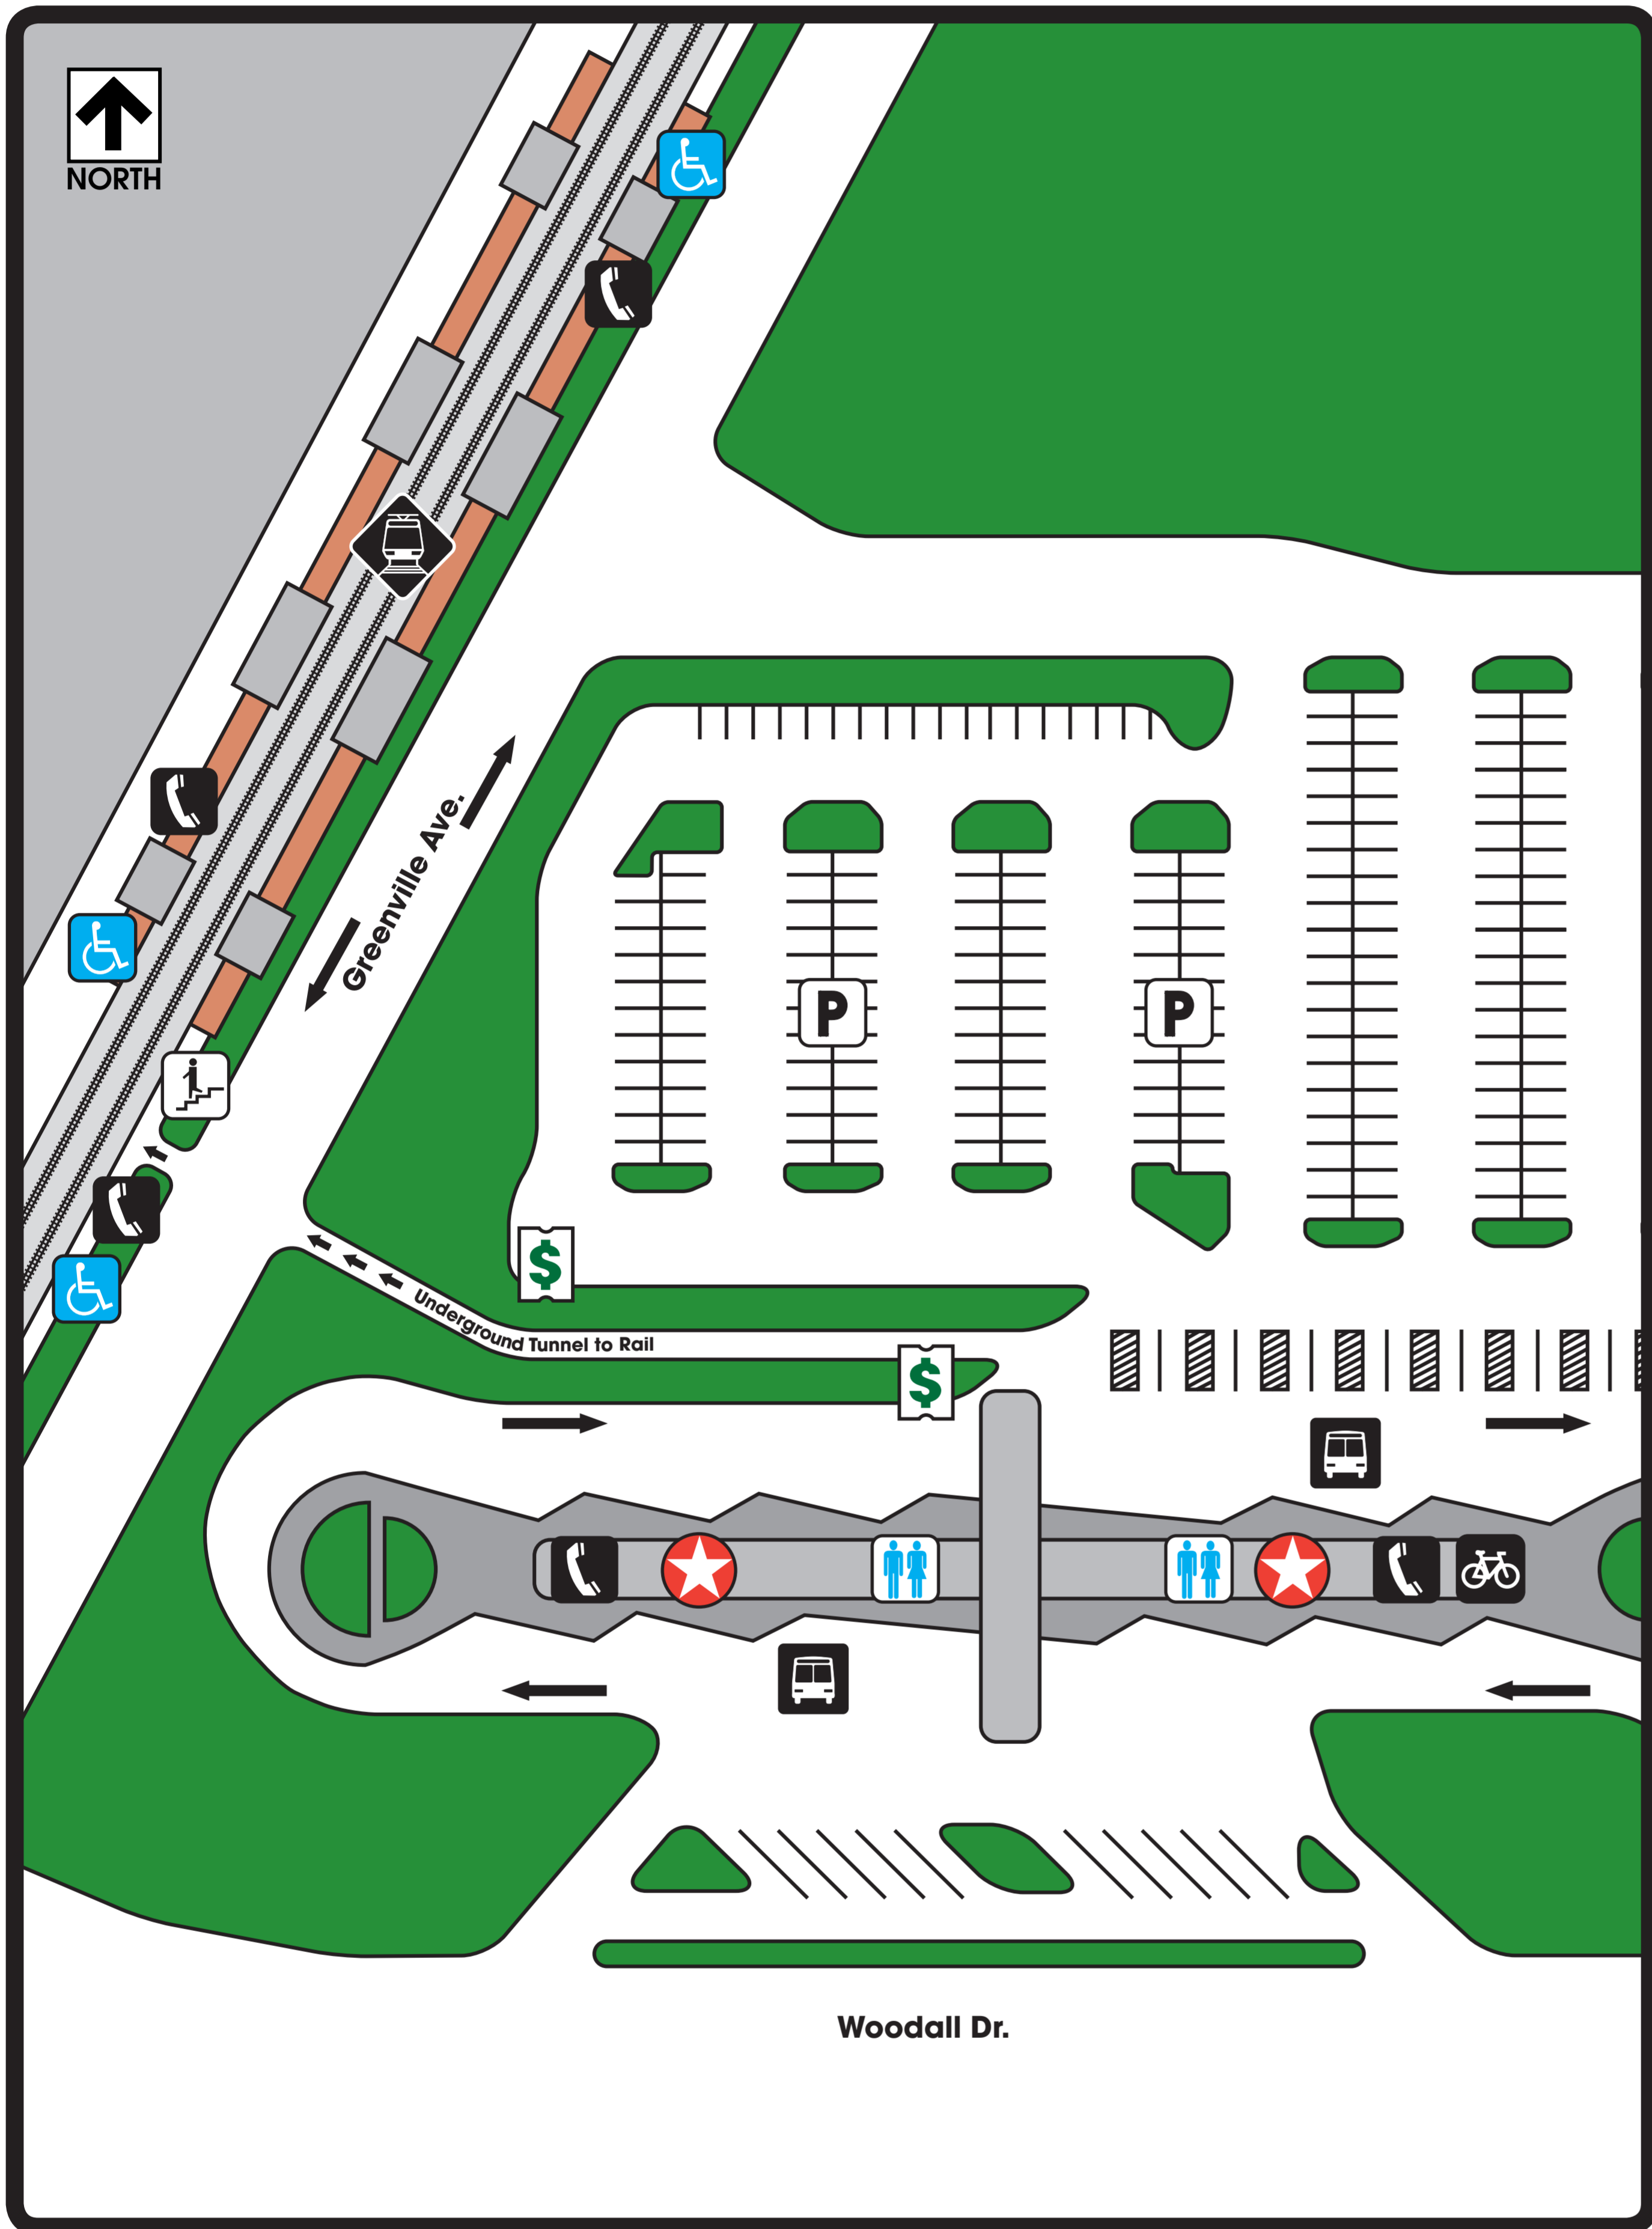

# ARAPAHO CENTER STATION

1000 North Greenville Avenue, Richardson, Texas 75081

### Legend

- You are here
- Schedules and Restrooms
- Rail Station Platform
- Bus Departures
- Ticket Vending Machine
- Parking
- Stairs
- Disabled Rail Boarding
- Phone
- Bike Locker

### Where to Board Bus

- 1 For Future Use
- 2 For Future Use
- 3 For Future Use
- 4 372
- 5 361
- 6 DART On-Call Richardson
- 7 Rail Disruption Shuttle Stop
- 8 360
- 9 362
- 10 571
- 11 Paratransit
- 12 For Future Use