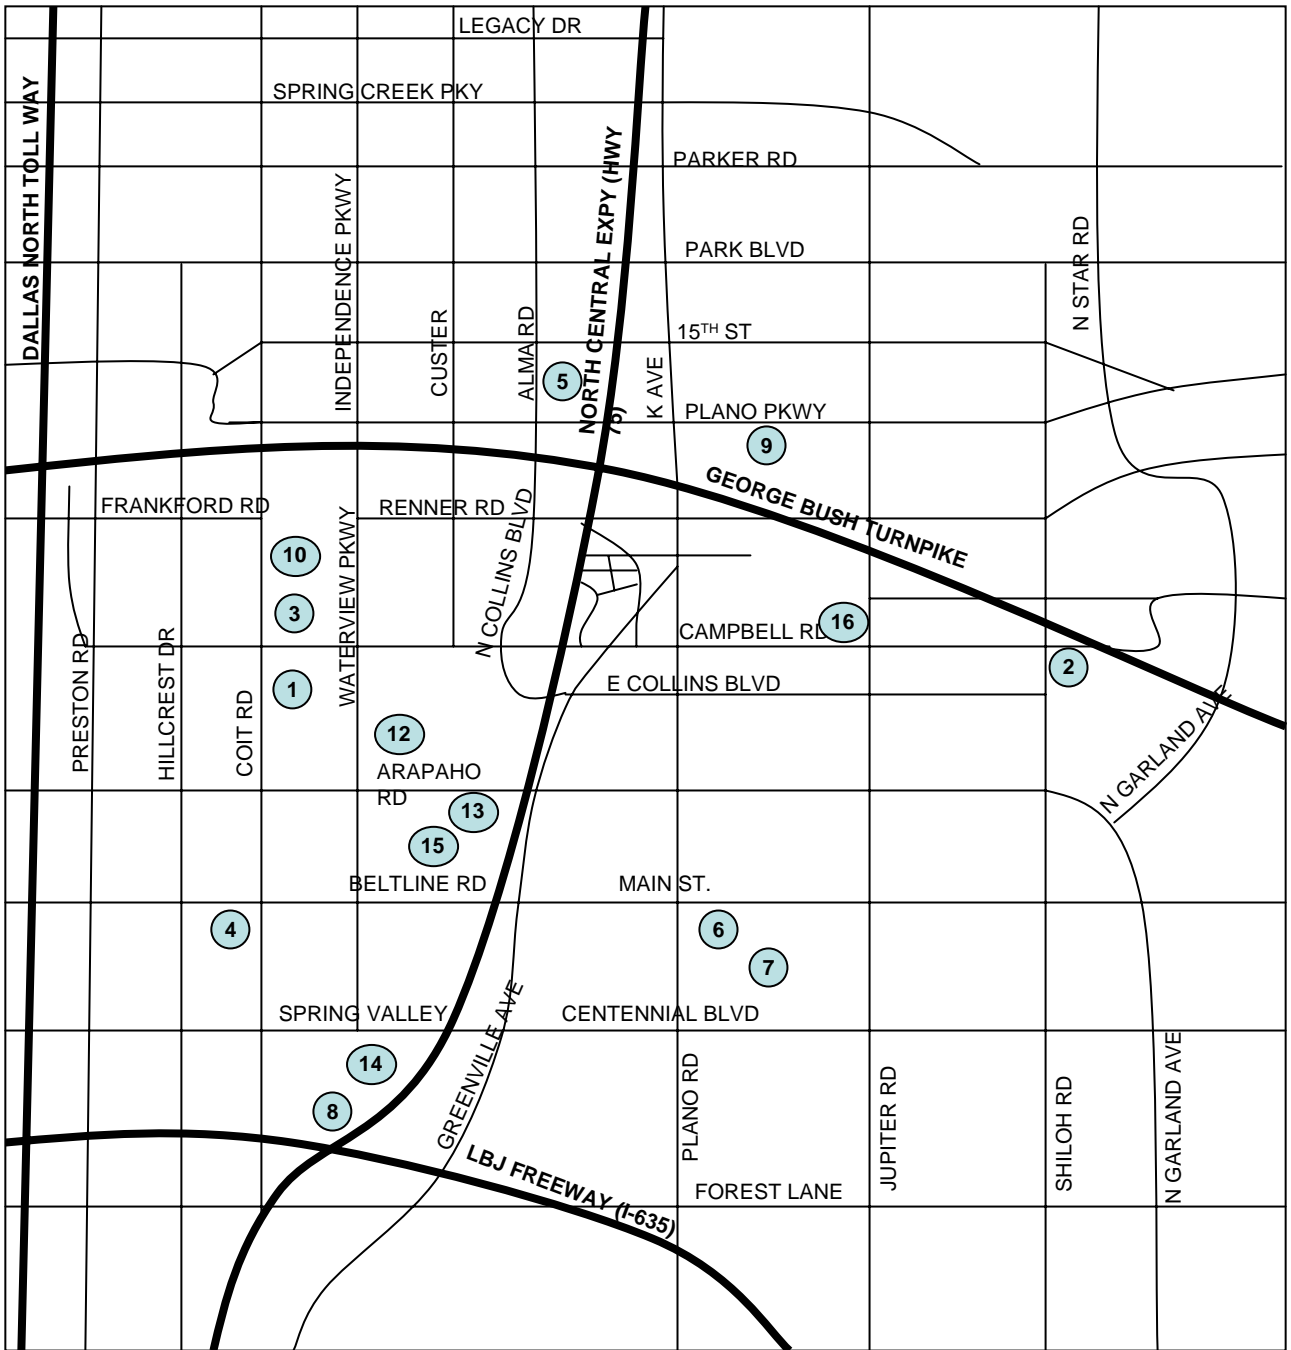

Miscellaneous

Residence Inn
 1040 Waterwood Dr
 Richardson, Texas 75082
 972-669-5888

Courtyard - Campbell
 2191 N. Greenville Ave
 Richardson, Texas 75082
 972-994-5888

1. Albertson's
2. Kroger
3. Tom Thumb
4. Walgreen's
5. Collin Creek Mall
6. Richardson Square Mall
7. Target
8. Wal-Mart
9. Fry's
10. Best Buy
11. BankOne
12. Bank of America
13. Library
14. Lowe's Theatre
15. Post Office
16. Sherrill Park Golf Course
17. Eisemann Center