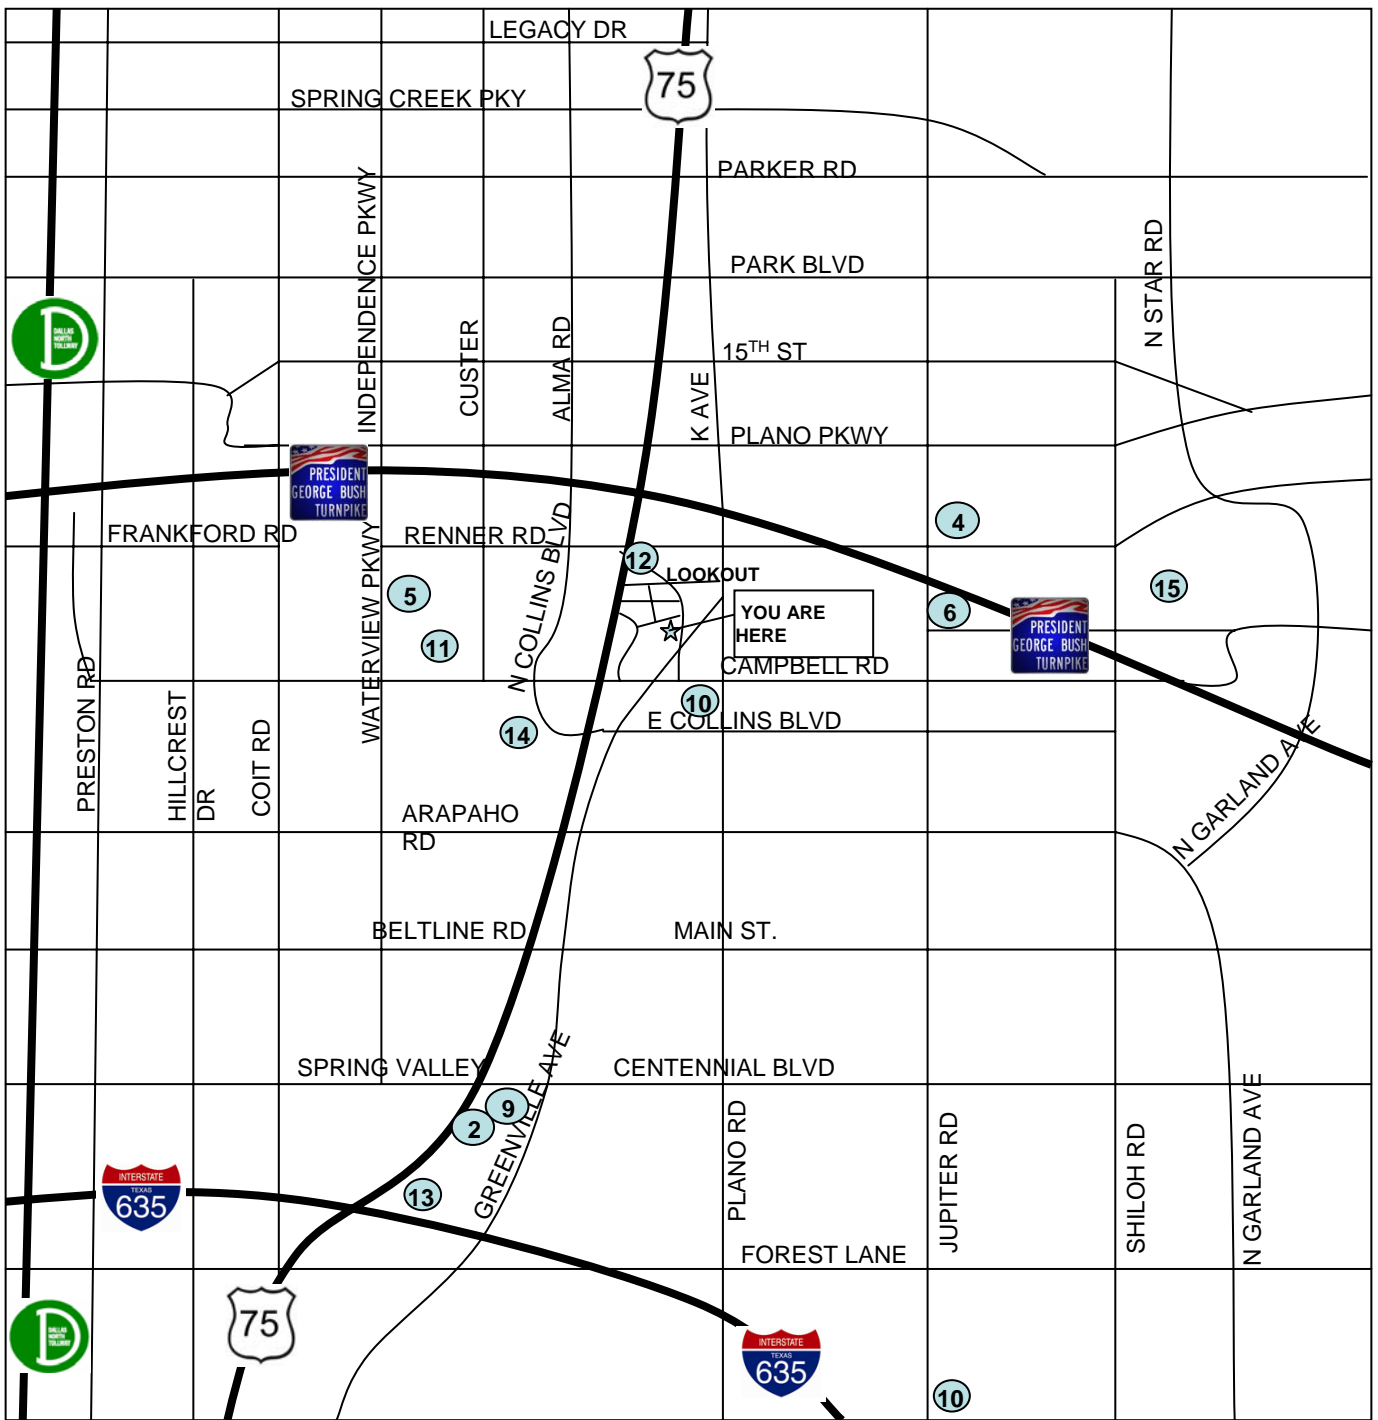

Richardson & Surrounding Area Company Map

Residence Inn
 1040 Waterwood Dr
 Richardson, Texas 75082
 972-669-5888

Courtyard - Campbell
 2191 N. Greenville Ave
 Richardson, Texas 75082
 972-994-5888

Richardson & Surrounding Area Company Listing

① Amdocs

2301 North Greenville Ave. #100, Richardson, TX 75082 (214) 576-3400

② Blue Cross Blue Shield

901 S. Central Expressway, Richardson, TX (972) 766-6994
1201 E Campbell Rd, Richardson, TX

③ Samsung

2200 E President George Bush Turnpike, Richardson, TX 75082 (469) 255-0000

⑦ Verizon

2400 N. Glenville Dr, Richardson, TX 75081 (972) 729-7000

⑧ Nortel

2301 N Greenville Ave # 3, Richardson, TX 75082 (972) 362-3900