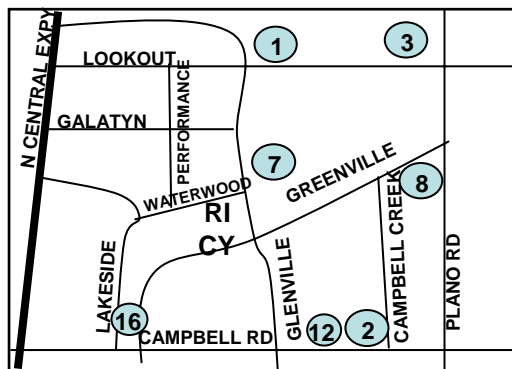

Richardson & Surrounding Area Company Map

Residence Inn
 1040 Waterwood Dr
 Richardson, Texas 75082
 972-669-5888

Courtyard - Campbell
 2191 N. Greenville Ave
 Richardson, Texas 75082
 972-994-5888

Richardson & Surrounding Area Company Listing

① Amdocs

2301 North Greenville Ave. #100, Richardson, TX 75082 (214) 576-3400

② Blue Cross Blue Shield

901 S. Central Expressway, Richardson, TX (972) 766-6994
1201 E Campbell Rd, Richardson, TX

③ Samsung