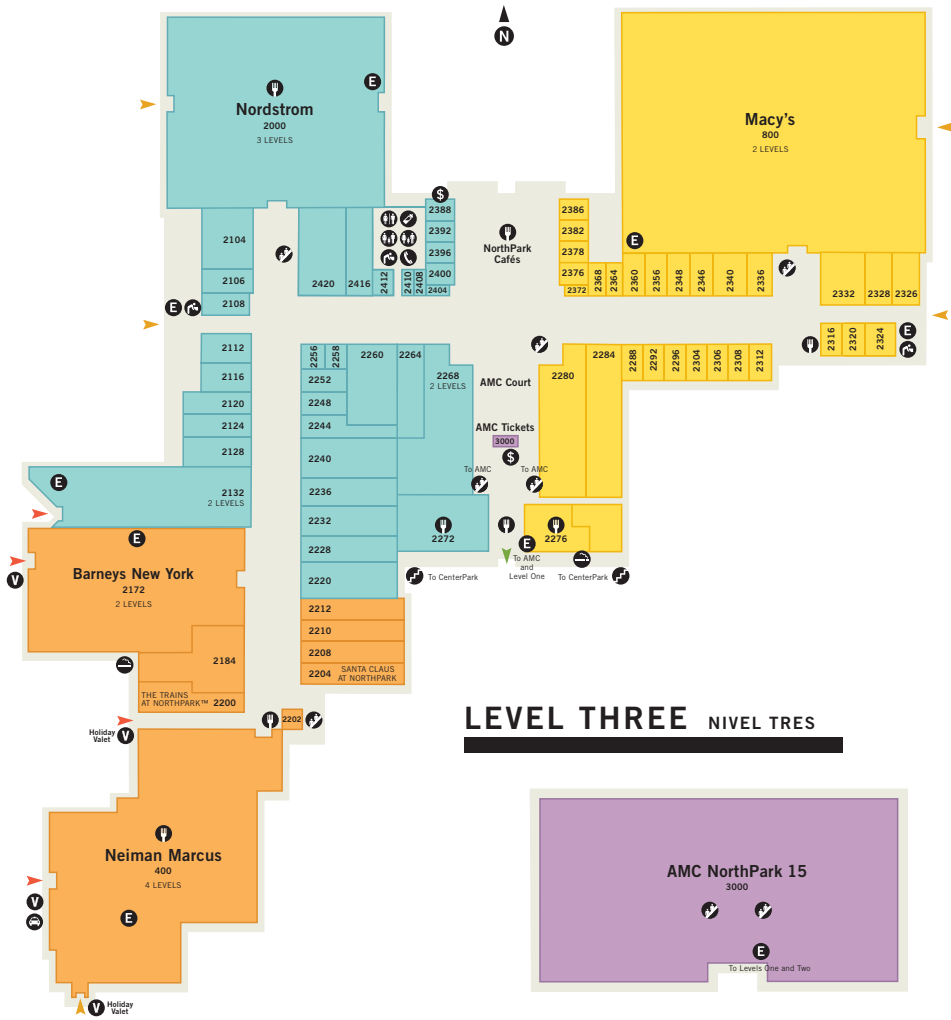

LEVEL TWO

LEVEL THREE NIVEL TRES