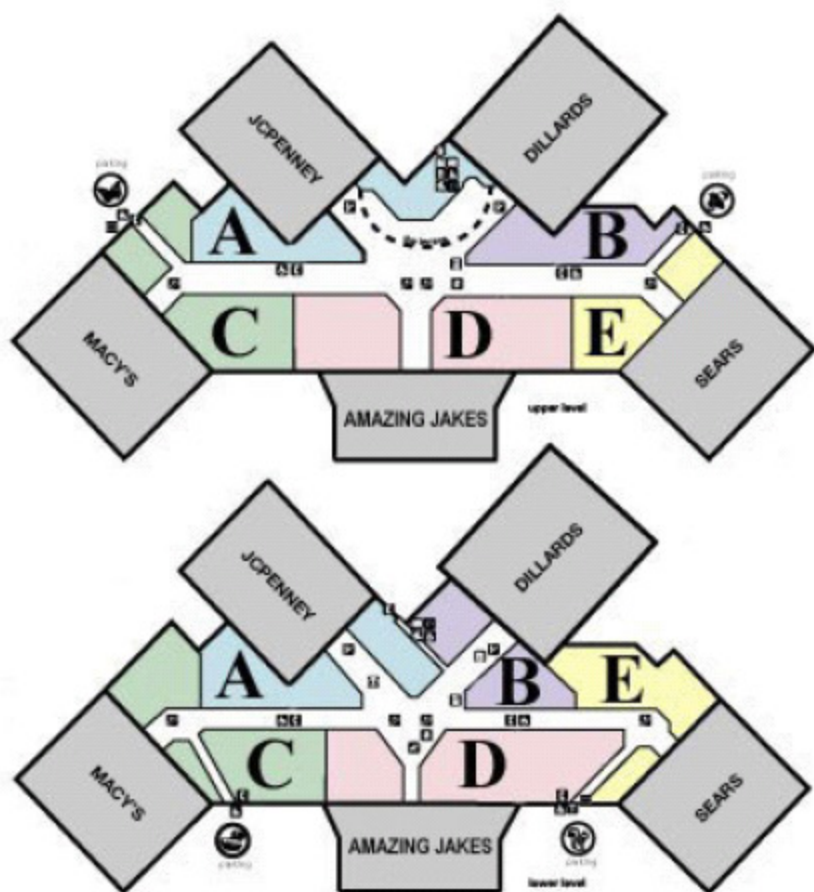

Store Directory

PRINT THIS PAGE

[Stores By Alphabetical](#) | [Stores By Category](#)

Public Services

- Premier Customer Service Center
- Management Office
- ATM
- Telephone
- Elevator
- Strollers
- Handicapped Access
- Diaper Changing
- Restrooms/Family Restrooms
- Food Court
- Stairs
- Escalator
- Water Fountain
- Mail
- Public Transportation (Bus Schedules)
- Mail Security

STORE	ZONE	FLOOR	PHONE
A+ Uniforms	E	Upper Level	(972) 424-1919
Aeropostale	D	Lower Level	(469) 241-0201
Agaci Too	C	Lower Level	(214) 473-8382
Amazing Jakes	Anchor	1 & 2	(972) 509-5253
American Eagle Outfitters	A	Lower Level	(972) 516-1870
Amy's Hallmark	D	Lower Level	(972) 423-9006
Anchor Blue	C	Lower Level	(972) 424-0179
Angel Wear	D	Upper Level	(972) 398-0333
Ann Taylor Loft	D	Upper Level	(972) 424-7282
Aria Bridal & Formal	A	Lower Level	(972) 422-4030
AT&T	B	Upper Level	(972) 422-1397
ATM Convenient Systems	D	1 & 2	
B M Tailor	E	Upper Level	(972) 312-1900
Bakers Fashion Footwear Boutique	D	Upper Level	(972) 312-1695
Bath & Body Works	D	Upper Level	(972) 422-7109
Bloom	A	Lower Level	(469) 429-0904
Borders Express	B	Upper Level	(972) 423-2429
Break Room	D	Upper Level	(972) 881-7701
Brookstone	D	Lower Level	(972) 398-6013
Buckle	A	Upper Level	(972) 424-6200
Burrito Bistro	A	Upper Level	
C & C Market Research	E	Upper Level	(972) 423-7660
Cancun Market	B	Lower Level	(972) 424-0168
Candy Land	B	Lower Level	(972) 633-1400
Carlton Cards	C	Upper Level	(972) 422-1674
CGX	A	Upper Level	(972) 578-9269
Champs Sports	E	Lower Level	(972) 424-4687
Charley's Grilled Subs	A	Upper Level	(972) 424-4422
Charlotte Russe	D	Lower Level	(972) 509-0524
Chick-fil-A	A	Upper Level	(972) 422-0375