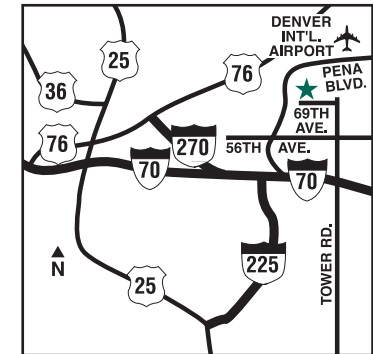

Attractions

16th Street Mall • Aurora Sports Park • Cherry Creek Mall • Colorado Rockies at Coors Field • Denver Pavilions • Denver Zoo • Larimer Square • Maroon Lake • Red Rock Amphitheatre • Rocky Mountain National Park

Directions

From Denver Airport (DEN): Take Pena Blvd. to Tower Rd. exit. Turn Left (south). Hotel is at 69th and Tower Rd. on the right.

IT'S A NEW STAY.™

Meeting Room	DIMENSIONS		CAPACITY					
	LxWxH	Sq. Ft.	Theater	Schoolroom	Conference	U-Shape	Reception	Banquet
Aspen	26x22x10	525	40	24	18	20	—	40
Denver	21x20x10	450	30	18	12	12	—	24
Stapleton Boardroom	23x16x10	368	—	—	12	—	—	—
Copper Mountain (I & II)	36x42x10	1,512	150	72	48	56	150	96
Copper I	36x22x10	792	75	42	28	30	—	48
Copper II	36x20x10	720	60	30	24	26	—	48