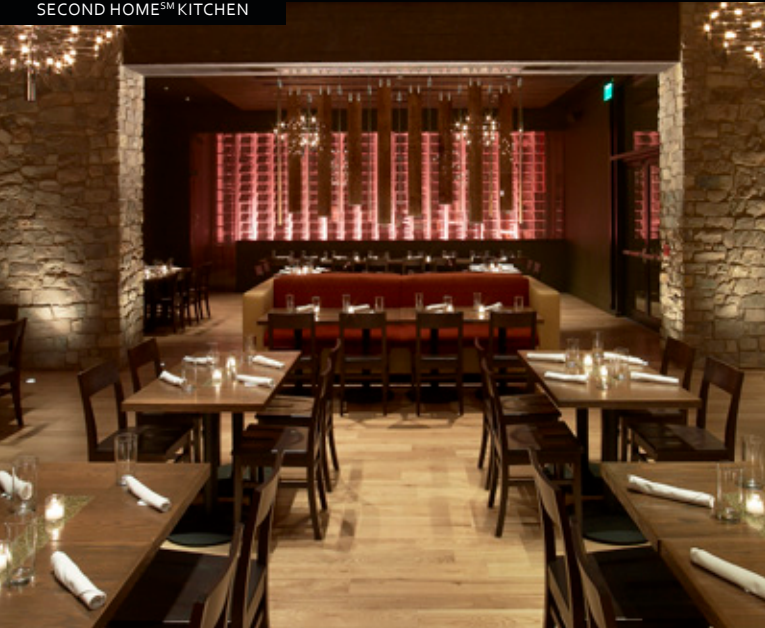

### Intuitive to Your Needs

At the JW Marriott Denver Cherry Creek you'll notice a heightened sense of comfort. 196 guest rooms, designed for performance and tranquility, are framed by either skyline or mountain views. Our spa is a sanctuary of wellness and soothing services. The award-winning *Second Home Kitchen and Bar* proves how memorable a meal can be. And the calm and elegant styling of the classically contemporary lobby says it all—this is a hotel that expertly edits the details so you can enjoy a stay that is both seamless and memorable.