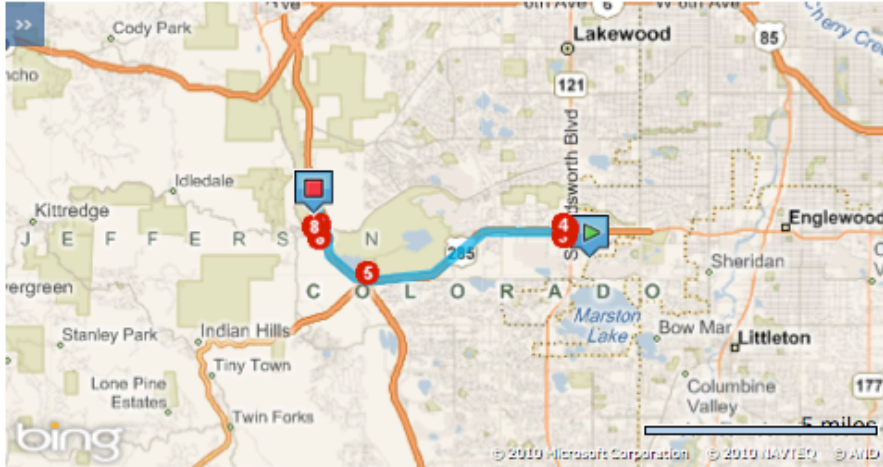

Looking for a comfortable and convenient place to stay while you're in town? Check out the Courtyard Denver Southwest Lakewood. This Denver hotel near Bandimere Speedway offers spacious accommodations at affordable prices.

Courtyard Denver Southwest Lakewood
 7180 West Hampden Avenue
 Lakewood, Colorado 80227
 Phone: 1-303-985-9696
<http://www.marriott.com/denlk>

Driving Directions to Bandimere Speedway:

The following **Easy Route** can assist you in reaching your destination.

Estimated Travel Time: 12 minutes 8.3miles

ATTENTION: We do our best to present accurate driving directions, generated from the most current mapping services available. However, new road construction and highway modifications may result in some discrepancies.

Thank you for choosing Marriott. We look forward to seeing you soon.

Directions	miles
Depart W Hampden Ave toward S Teller St	0.3
1. Keep straight onto S Vance St	0.2
2. Turn right onto W Jefferson Ave	0.1
3. Turn right onto SR-121 / S Wadsworth Blvd	0.2
4. Take ramp left for US-285 South toward Fairplay	4.6
5. Take ramp right and follow signs for SR-470 West	1.4
6. Take ramp right and follow signs for SR-8 / Morrison Road	0.3
7. Turn left onto SR-8 West / W Morrison Rd	0.1
8. Turn right onto S Rooney Rd	1.0
Arrive at S Rooney Rd	