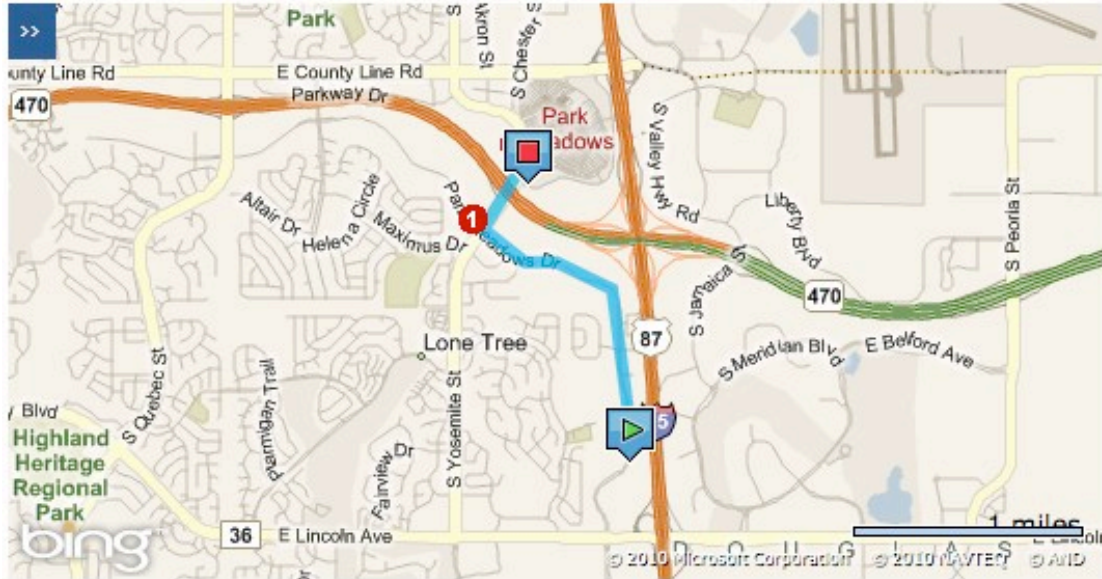

Denver Marriott South at Park Meadows
10345 Park Meadows Drive
Littleton, Colorado 80124
Phone: 1-303-925-0004
<http://www.marriott.com/denms>

Park Meadows Mall, A Premier Shopping Venue

The Denver Marriott South at Park Meadows is located less than 3 miles from Park Meadows Mall and features spacious accommodations with plush bedding and digital flat-panel TVs. Guests at the hotel can also take advantage of a beautiful indoor pool and on-site dining at the delicious Sonoma's Grill. As an additional convenience, complimentary shuttle service is available to and from the Park Meadows Mall. Contact a member of our friendly hotel staff for additional shuttle information.

Denver Marriott South at Park Meadows
 10345 Park Meadows Drive
 Littleton, Colorado 80124
 Phone: 1-303-925-0004
<http://www.marriott.com/denms>

Driving Directions to Park Meadows Mall:

The following **Easy Route** can assist you in reaching your destination.

Estimated Travel Time: 5 minutes 1.8miles

ATTENTION: We do our best to present accurate driving directions, generated from the most current mapping services available. However, new road construction and highway modifications may result in some discrepancies.