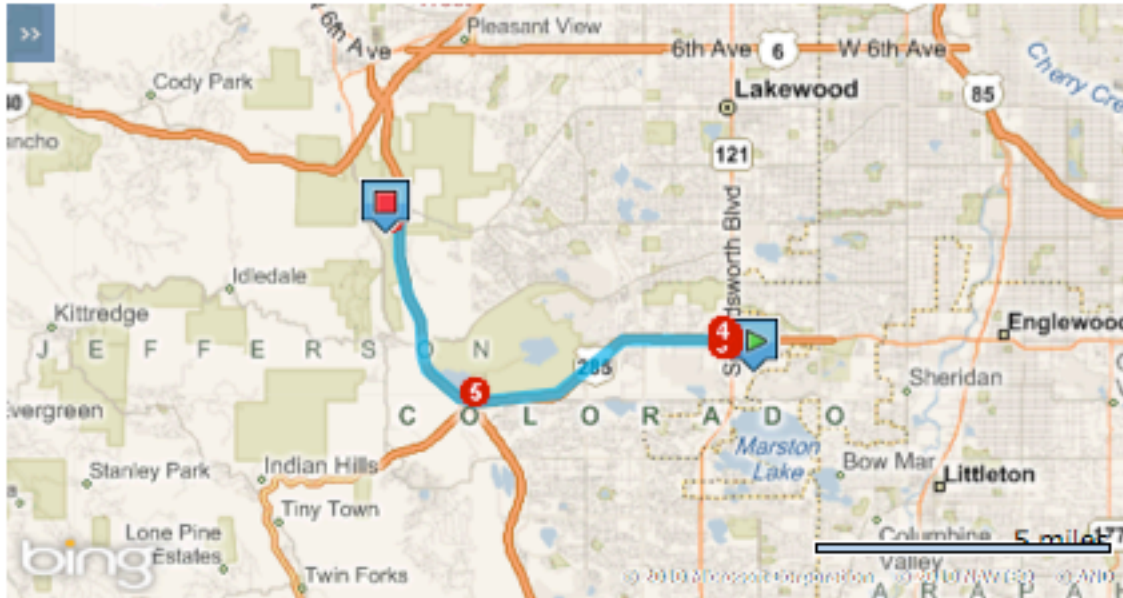

The Residence Inn Marriott Denver Southwest/Lakewood offers spacious suites with fully-equipped kitchens just ten miles from Red Rocks Amphitheatre in Red Rocks Park. Guests of our hotel will enjoy complimentary high-speed Internet Access, a hot breakfast buffet, and an indoor pool and hot tub.

Residence Inn Denver Southwest/Lakewood
 7050 West Hampden Avenue
 Lakewood, Colorado 80227
 Phone: 1-303-985-7676
<http://www.marriott.com/denrk>

Driving Directions to Red Rocks Amphitheatre:

The following **Easy Route** can assist you in reaching your destination.

Estimated Travel Time: 12 minutes 9.8miles

ATTENTION: We do our best to present accurate driving directions, generated from the most current mapping services available. However, new road construction and highway modifications may result in some discrepancies.

Thank you for choosing Marriott. We look forward to seeing you soon.

Directions	miles
Depart W Hampden Ave toward S Teller St	0.3
1. Keep straight onto S Vance St	0.2
2. Turn right onto W Jefferson Ave	0.1
3. Turn right onto SR-121 / S Wadsworth Blvd	0.2
4. Take ramp left for US-285 South toward Fairplay	4.6
5. Take ramp right and follow signs for SR-470 West	3.7
6. Take ramp right and follow signs for Alameda Parkway	0.4
7. Turn left onto SR-26 / W Alameda Pkwy	0.4
Arrive at SR-26 / W Alameda Pkwy	