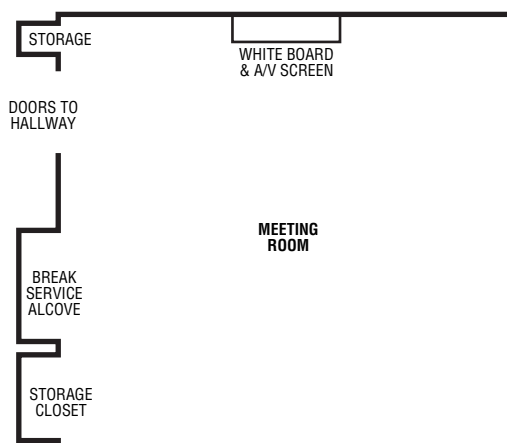

Floor Plan & Capacity Chart

Meeting Room	Dimensions (WxL)	Square Footage	Capacity					
			Theater	School-room	Conference	U-Shape	Reception	Banquet
Aspen	24.5x26	637	40	25	22	25	N/A	N/A
Birch	24.5x26	637	40	25	22	25	N/A	N/A

Attractions

Coors Amphitheatre (1/2M) • Park Meadows Mall (4 1/2M) • Several nearby golf courses • Denver Zoo (10M) • Denver Museum of Nature & Science (10M) • Downtown Denver (12M) • Pepsi Center-NBA/NHL (12M) • Coors Field-MLB (12M) • Invesco Field at Mile High-NFL (12M) • Conveniently located near light rail with access to downtown Denver and major sports arenas

For complete information, call us direct at (303) 721-0300 or toll-free in the United States and Canada: 1-800-321-2211.