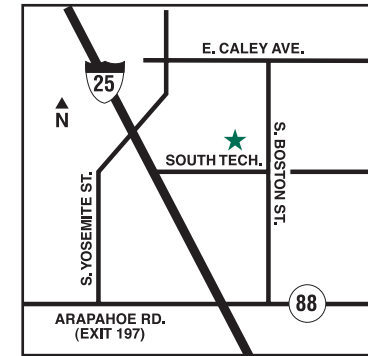

Directions

From Denver Airport (DEN): Exit airport on Pena Blvd., follow to I-70 West, take I-225 South to I-25 South, Exit 197, Arapahoe Rd. Turn left (east) to second light. Turn left at Clinton/Boston onto S. Boston; hotel is on left.