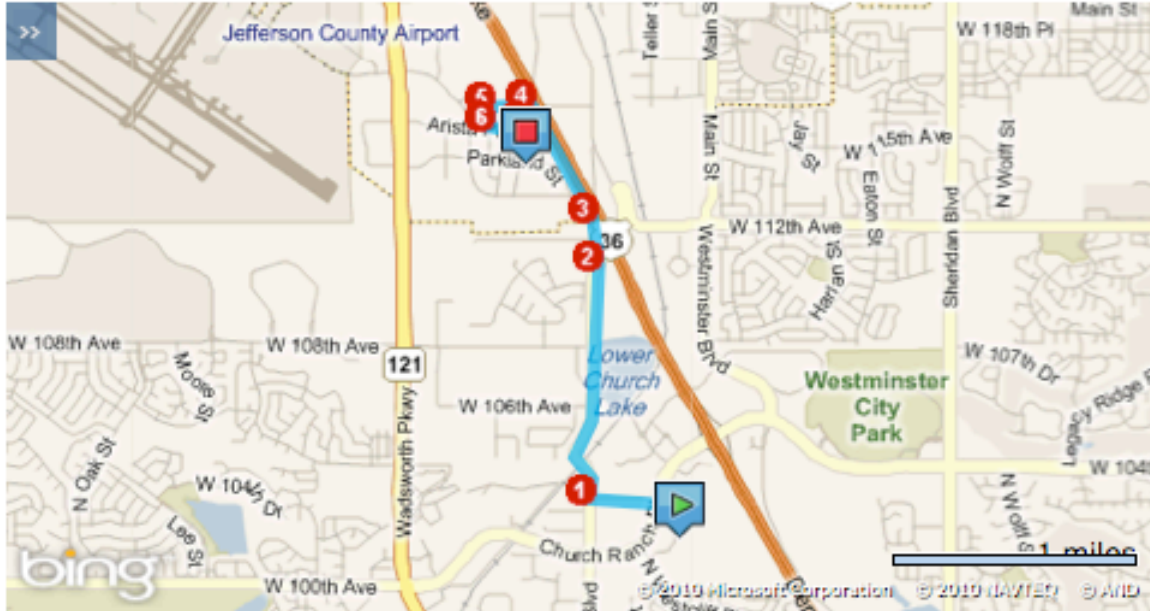

When visiting the Denver area, be sure to book a spacious guest room at our Westminster hotel. SpringHill Suites Denver North/Westminster is located just two miles from the 1STBANK Center and offers a variety of convenient amenities, including

SpringHill Suites Denver North/Westminster
 6845 W. 103rd Avenue
 Westminster, Colorado 80021
 Phone: 1-303-464-1999
<http://www.marriott.com/denwm>

Driving Directions to the 1STBANK Center

The following **Easy Route** can assist you in reaching your destination.

Estimated Travel Time: 7 minutes 2.6miles

ATTENTION: We do our best to present accurate driving directions, generated from the most current mapping services available. However, new road construction and highway modifications may result in some discrepancies.

Thank you for choosing Marriott. We look forward to seeing you soon.

Directions	miles
Depart W 103rd Ave toward Church Ranch Blvd	0.4
1. Turn right onto Wadsworth Blvd	1.0
2. Turn left to stay on Wadsworth Blvd	0.2
3. Road name changes to Old Wadsworth Blvd	0.5
4. Turn left onto Transit Way	0.2
5. Turn left onto Colony Row	0.1
6. Turn left onto Arista Pl	0.1
7. Road name changes to Broomfield Ln	0.0
Arrive at Broomfield Ln	