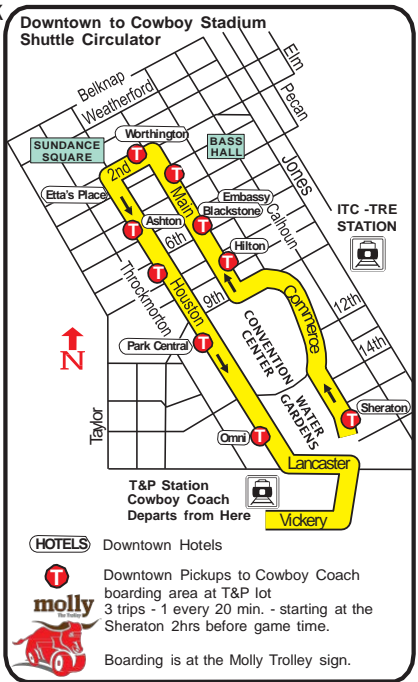

COWBOYS & COLLEGES

Shuttles to Cowboy Stadium!

NEW FOR THE 2011 SEASON!

Cowboy Coach will pick up in the downtown area for Cowboy regular season and playoff home games + select College games. Pick ups are at Molly the Trolley stops close to the major hotels (see map).

How it works:

Starting at the "Molly Stop" outside the Sheraton Hotel, 2 hours before the posted game time, a Cowboy Coach shuttle will circulate the downtown area stopping at each boarding point shown on the map. (it's about 14 minutes between Sheraton & Omni)

The shuttle will deliver passengers to the Cowboy Coach boarding area on Vickery Blvd. at the T&P rail station where riders can get a ticket and board the Cowboy Coach to the game.

The shuttle will repeat this process 20 minutes after the first trip and again 40 minutes after the first trip for a total of 3 trips between downtown and the Cowboy Coach boarding area.

On return from the game, downtown destination passengers should remain on the bus as it drops off at the Vickery Park&Ride. The bus will then make a trip through downtown (see map) to drop you off.

Scheduled College Games
 Sept. 3 - LSU vs. Oregon
 Oct. 1 - Arkansas vs. Texas A&M
 Oct. 28 - TCU vs. BYU
 Nov. 26 - Texas Tech vs. Baylor
 Jan. 6 - Cotton Bowl