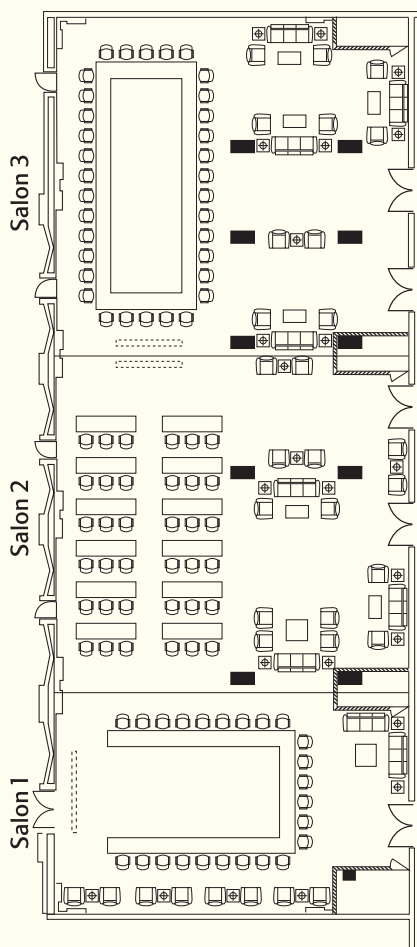

The Hotel's Wireless High-Speed Internet access
provides you connectivity from the lobby,
Executive Lounge, Meeting Rooms and the Business Center.

Ras Abu Aboud Street
P.O. Box 1911, Doha, Qatar
Tel. +974 429 8520
www.marriott.com/dohmc

BANQUET ROOMS CAPACITY

LOCATION	ROOM DIMENSION L X W X H (METRIC)	SQUARE METERS	THEATER	CLASS ROOM	CONFERENCE (BLOCK TABLE)	U SHAPE	STANDING RECEPTION	BANQUET
AL FAYROUZ BALLROOM	31 X 16 X 5	496	600	250	N/A	N/A	750	400
AL FAYROUZ ANNEX	15 X 10 X 5	157	180	60	60	60	180	120
AL FAYROUZ FOYER	18.5 X 14 X 5	259	N/A	N/A	N/A	N/A	260	N/A
AL RUWAQ BALLROOM	17.5 X 44	770	825	300	N/A	N/A	800	400
SALON 1	17.5 X 11	192.5	175	60	40	40	140	80
SALON 2	17.5 X 17	297.5	270	80	50	60	340	120
SALON 3	17.5 X 16	280	250	80	50	60	320	120
CONFERENCE ROOM	9 X 5 X 3	45	45	30	25	25	30	25
EXECUTIVE LOUNGE			N/A	N/A	12	N/A	40	30