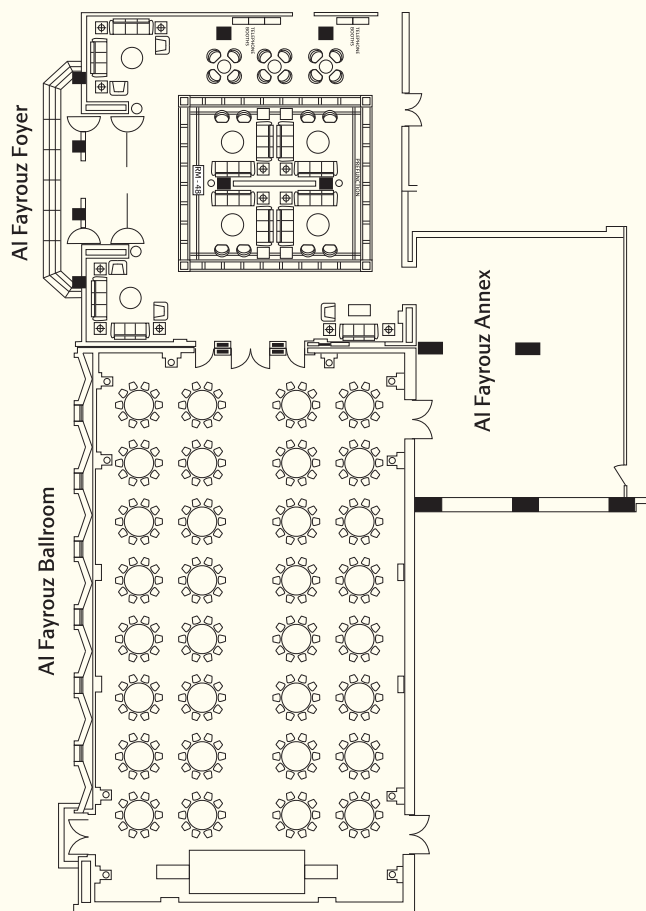

The Hotel's Wireless High-Speed Internet access
provides you connectivity from the lobby,
Executive Lounge, Meeting Rooms and the Business Center.

Ras Abu Aboud Street
P.O. Box 1911, Doha, Qatar
Tel. +974 429 8520
www.marriott.com/dohmc

BANQUET ROOMS CAPACITY

LOCATION	ROOM DIMENSION L X W X H (METRIC)	SQUARE METERS	THEATER	CLASS ROOM	CONFERENCE (BLOCK TABLE)	U SHAPE	STANDING RECEPTION	BANQUET
AL FAYROUZ BALLROOM	31 X 16 X 5	496	600	250	N/A	N/A	750	400
AL FAYROUZ ANNEX	15 X 10 X 5	157	180	60	60	60	180	120
AL FAYROUZ FOYER	18.5 X 14 X 5	259	N/A	N/A	N/A	N/A	260	N/A
AL RUWAQ BALLROOM	17.5 X 44	770	825	300	N/A	N/A	800	400
SALON 1	17.5 X 11	192.5	175	60	40	40	140	80
SALON 2	17.5 X 17	297.5	270	80	50	60	340	120
SALON 3	17.5 X 16	280	250	80	50	60	320	120
CONFERENCE ROOM	9 X 5 X 3	45	45	30	25	25	30	25
EXECUTIVE LOUNGE			N/A	N/A	12	N/A	40	30

THE ABOVE MENTIONED FIGURES DO NOT TAKE INTO ACCOUNT ANY A/V REQUIREMENTS OR HEAD TABLES