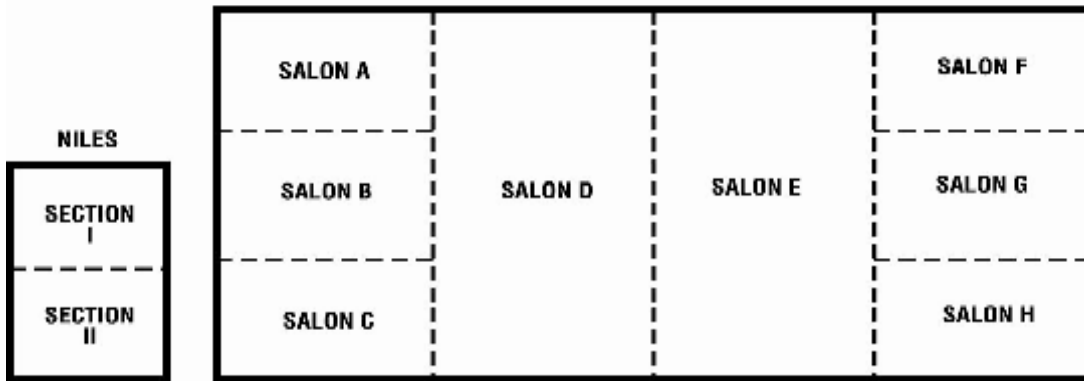

200 W. Big Beaver Road  
Troy, MI 48084  
248-680-9797  
TroyMarriott.com

**PENINSULA GRAND BALLROOM**

**DENNISON JUNIOR BALLROOM**

**MEDITERRANEAN ROOM**