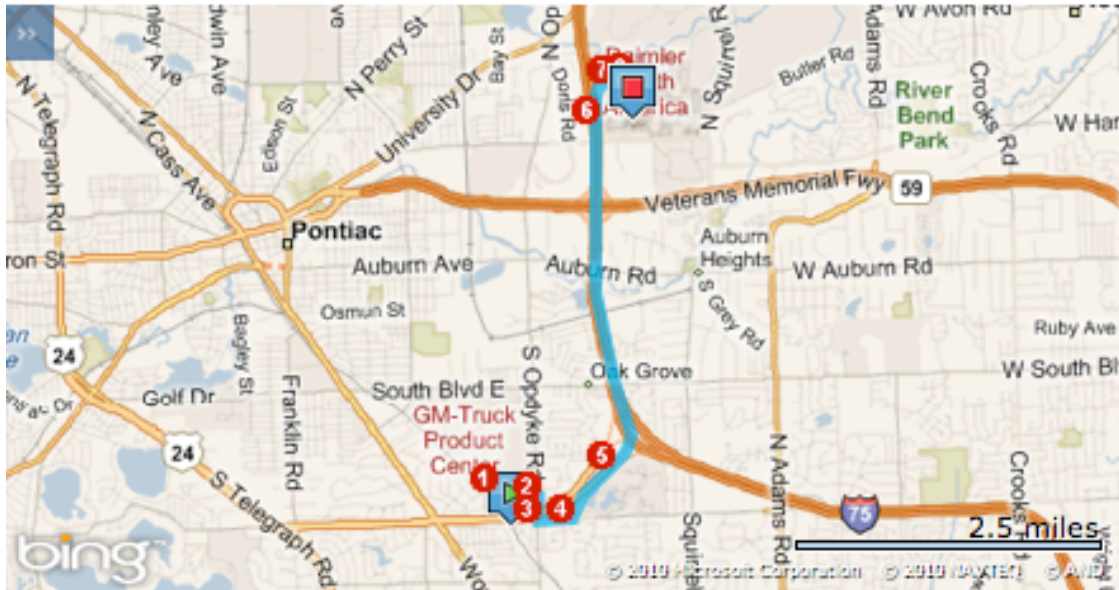

The [Chrysler Group LLC](#) headquarters is located less than 15 minutes from the Courtyard Detroit Pontiac/Bloomfield. While visiting the Chrysler headquarters, guests can enjoy a delicious breakfast at the Courtyard Cafe and a Manager's reception each Wednesday. Employees of Chrysler will also receive a special room rate during their visit to the Chrysler headquarters.

Courtyard Detroit Pontiac/Bloomfield
 3555 Centerpoint Parkway
 Pontiac, Michigan 48341
 Phone: 1-248-858-9595
<http://www.marriott.com/dtwcp>

Directions to the Chrysler Headquarters:

The following **Easy Route** can assist you in reaching your destination.

Estimated Travel Time: 8 minutes 5.3miles

ATTENTION: We do our best to present accurate driving directions, generated from the most current mapping services available. However, new road construction and highway modifications may result in some discrepancies.

Thank you for choosing Marriott. We look forward to seeing you soon.

Directions	miles
Depart Centerpoint Pkwy toward Ring Rd	0.2
1. Make a U-turn to stay on Centerpoint Pkwy	0.4
2. Turn right onto S Opdyke Rd	0.2
3. Turn left onto E Square Lake Rd	0.3
4. Take ramp left for I-75 Bus South	0.6
5. Take ramp left for I-75 North toward Flint	3.0
6. At exit 78, take ramp right and follow signs for Chrysler Dr	0.4
7. Keep straight onto Chrysler Dr E	0.1
8. Turn right, and then immediately turn left onto Chrysler Dr	0.1
Arrive at Chrysler Dr	