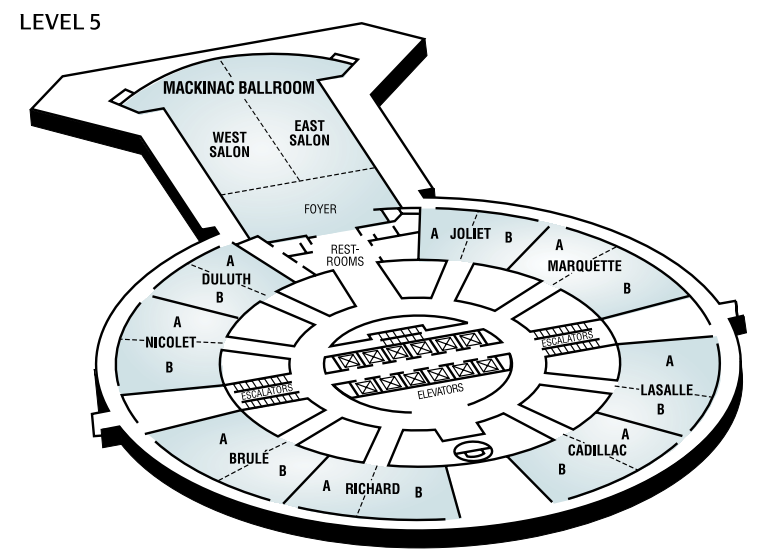

Meeting Room	Dimensions		Capacity						
	WxLxH	s q. Ft.	t heater	s schoolroom	Conference	U-shape	Reception	Banquet	
Level 5									
Mackinac Ballroom	47x99x9	3,284	400	264	—	—	400	300	
Mackinac West & East (each)	23x68x9	1,642	120	90	50	50	200	100	
Joliet	32x59x10	1,198	95	60	40	40	120	80	
Joliet A	27x20x10	483	30	20	16	12	35	30	
Joliet B	27x29x10	714	60	40	22	24	65	50	
Marquette	26x57x10	1,720	175	100	48	52	140	120	
Marquette A	26x30x10	699	70	40	16	22	50	50	
Marquette B	27x41x10	1,021	90	60	22	28	75	70	
LaSalle	26x73x10	1,754	175	100	48	52	140	120	
LaSalle A	26x46x10	1,057	90	60	22	28	75	70	
LaSalle B	26x28x10	686	70	40	16	22	50	50	
Cadillac	21x68x10	1,621	175	100	48	52	140	120	
Cadillac A	27x29x10	682	70	40	16	22	50	50	
Cadillac B	27x31x10	915	90	60	22	28	75	70	
Duluth	24x50x10	1,338	95	60	40	40	120	80	
Duluth A	26x20x10	469	30	20	16	12	35	30	
Duluth B	27x30x10	669	60	40	22	24	65	50	
Nicolet	23x56x10	1,721	175	100	48	52	140	120	
Nicolet A	26x29x10	682	70	40	16	22	50	50	
Nicolet B	26x44x10	1,037	90	60	22	28	75	70	
Brule	26x56x10	1,735	175	100	48	52	140	120	
Brule A	26x44x10	1,072	90	60	22	28	75	70	
Brule B	26x27x10	663	70	40	16	22	50	50	
Richard	26x66x10	1,557	175	100	48	52	140	120	
Richard A	26x29x10	664	70	40	16	22	50	50	
Richard B	27x39x10	885	90	60	22	28	75	70	

notes