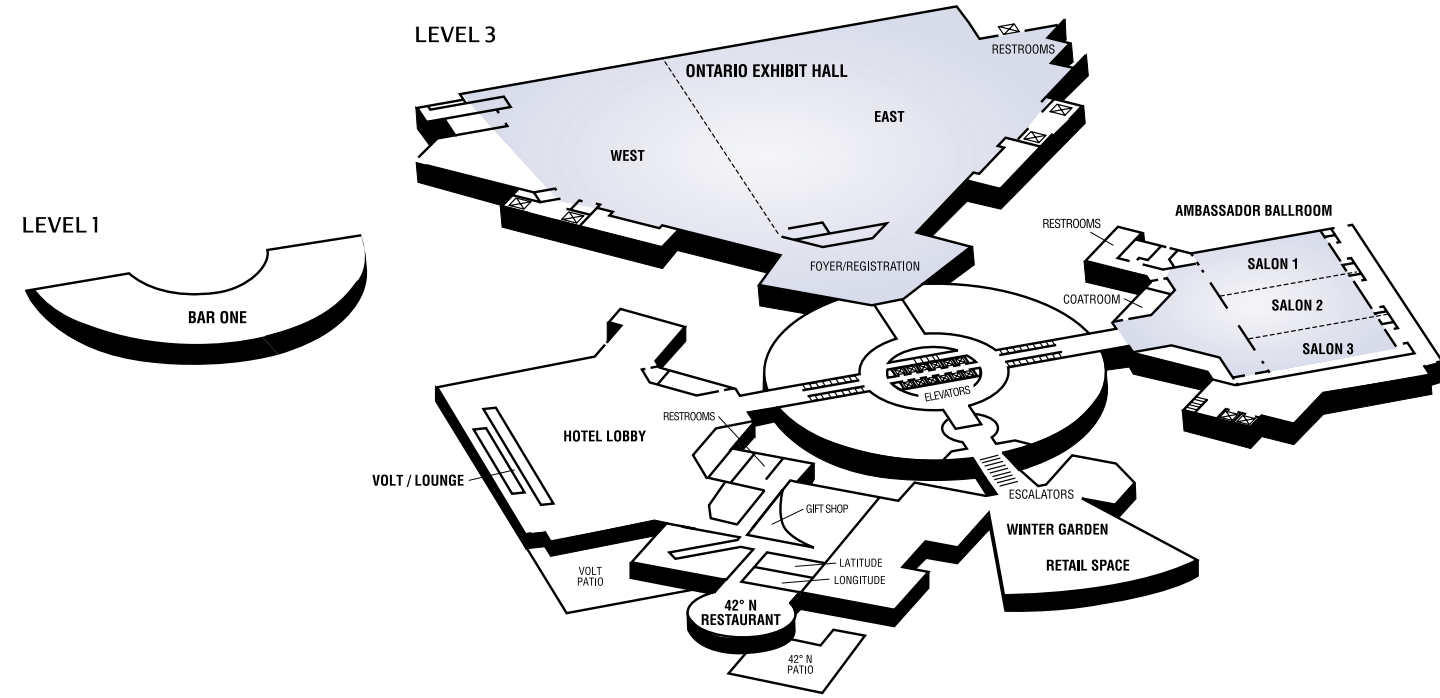

Detroit Marriott at the Renaissance Center
 Detroit, MI 48243
 313.568.8300

Meeting Room	Dimensions		Capacity					
	WxLxH	s q. Ft.	t heater	s schoolroom	Conference	U-shape	Reception	Banquet
Level 1								
Bar One	—	1,900	—	—	—	—	125	—
Level 3								
Exhibit Hall	117x189x8	24,951	—	—	—	—	2,000	1,400
Exhibit Hall East	117x117x8	16,863	—	—	—	—	1,200	800
Exhibit Hall West	117x73x8	8,088	—	—	—	—	800	600
Ambassador	78x144x18	10,944	1,200	750	—	—	1,500	900
Salon 1, 2, 3 (each)	78x48x18	3,744	408	234	—	—	400	280
Ambassador Foyer	—	4,308	—	—	—	—	—	—
forty-two degrees north	—	—	—	—	—	—	—	131
Latitude	—	460	—	—	12	—	—	—
Longitude	—	520	—	—	12	—	—	—
forty-two degrees north Patio (outdoor)	—	—	—	—	—	—	50	50
Volt Patio (outdoor)	—	—	—	—	—	—	100	—

notes

Meeting Room	Dimensions		Capacity						
	WxLxH	s q. Ft.	t heater	s schoolroom	Conference	U-shape	Reception	Banquet	
Level 4									
Renaissance	195x158x20	25,801	2,100	1,200	—	—	2,200	1,800	
Columbus	94x173x20	13,456	1,200	600	—	—	1,200	850	
Cabot & Cartier (each)	53x122x20	6,740	450	300	—	—	500	370	
Michelangelo	25x40x10	950	65	45	34	30	100	70	
Monet	20x30x10	507	40	24	22	20	65	50	
Da Vinci	20x30x10	511	40	24	22	20	65	50	
Raphael	18x20x10	321	20	15	16	9	40	20	
Renoir	21x30x10	516	40	24	22	20	65	50	
Greco	28x39x10	950	65	45	34	30	100	70	
Renaissance Foyer	—	15,000	—	—	—	—	2,000	600	