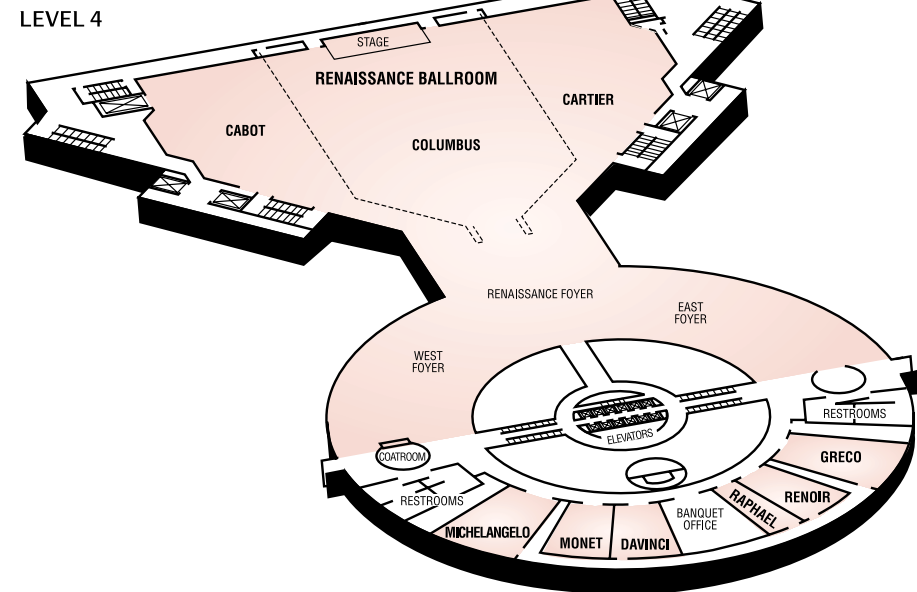

Detroit Marriott at the Renaissance Center
 Detroit, MI 48243
 313.568.8300

Meeting Room	Dimensions		Capacity					
	WxLxH	s q. Ft.	t heater	s schoolroom	Conference	U-shape	Reception	Banquet
Level 1								
Bar One	—	1,900	—	—	—	—	125	—
Level 3								
Exhibit Hall	117x189x8	24,951	—	—	—	—	2,000	1,400
Exhibit Hall East	117x117x8	16,863	—	—	—	—	1,200	800
Exhibit Hall West	117x73x8	8,088	—	—	—	—	800	600
Ambassador	78x144x18	10,944	1,200	750	—	—	1,500	900
Salon 1, 2, 3 (each)	78x48x18	3,744	408	234	—	—	400	280
Ambassador Foyer	—	4,308	—	—	—	—	—	—
forty-two degrees north	—	—	—	—	—	—	—	131
Latitude	—	460	—	—	12	—	—	—
Longitude	—	520	—	—	12	—	—	—
forty-two degrees north Patio (outdoor)	—	—	—	—	—	—	50	50
Volt Patio (outdoor)	—	—	—	—	—	—	100	—

notes

Meeting Room	Dimensions		Capacity						
	WxLxH	s q. Ft.	t heater	s schoolroom	Conference	U-shape	Reception	Banquet	
Level 4									
Renaissance	195x158x20	25,801	2,100	1,200	—	—	2,200	1,800	
Columbus	94x173x20	13,456	1,200	600	—	—	1,200	850	
Cabot & Cartier (each)	53x122x20	6,740	450	300	—	—	500	370	
Michelangelo	25x40x10	950	65	45	34	30	100	70	
Monet	20x30x10	507	40	24	22	20	65	50	
Da Vinci	20x30x10	511	40	24	22	20	65	50	
Raphael	18x20x10	321	20	15	16	9	40	20	
Renoir	21x30x10	516	40	24	22	20	65	50	
Greco	28x39x10	950	65	45	34	30	100	70	
Renaissance Foyer	—	15,000	—	—	—	—	2,000	600	